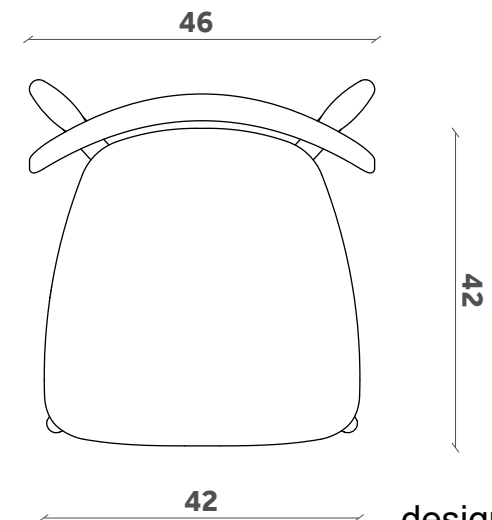

# CLARETTA

Sedia/Chair

Design Florian Schmid

SD 45

# CLARETTA

Sedia/Chair

Design Florian Schmid

PL 45

+ design Nation

**Struttura**  
Structure

**Legno / Wood**

Ash