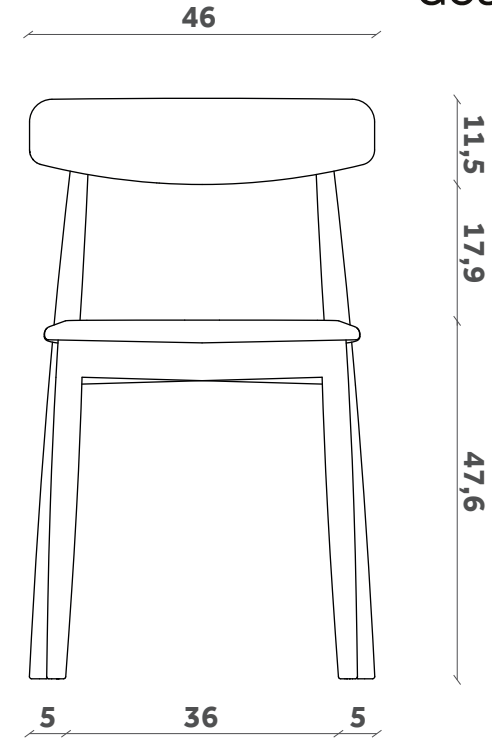

# CLARETTA

Sedia/Chair

Design Florian Schmid

SD 45