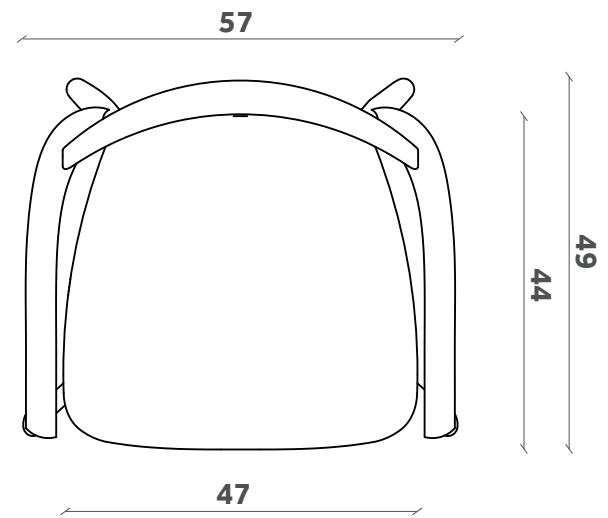

# CLARETTA

Sedia/Chair

Design Florian Schmid

SD 45

# CLARETTA

Sedia/Chair

Design Florian Schmid

PL 45

+ design Nation

**Struttura**  
Structure

**Legno / Wood**

Ash