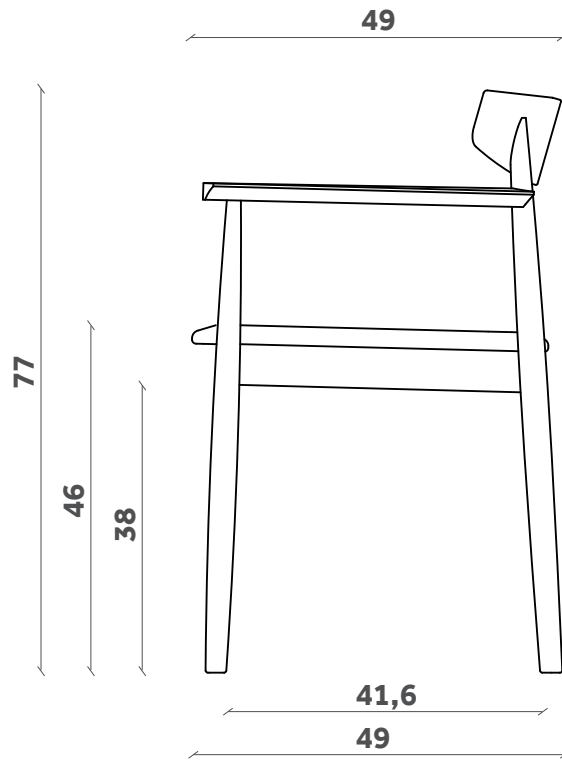

CLARETTA

Sedia/Chair

Design Florian Schmid

PL 45

+ design Nation