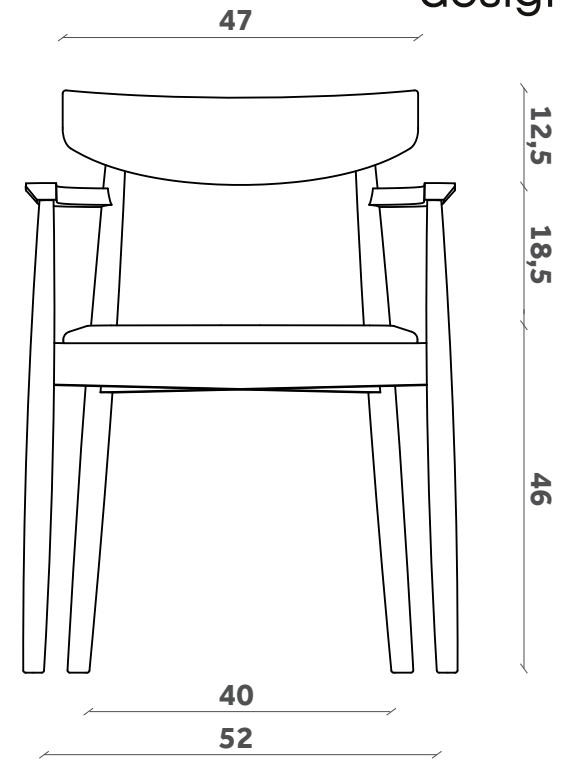

# CLARETTA

Sedia/Chair

Design Florian Schmid

SD 45

# CLARETTA

Sedia/Chair

Design Florian Schmid

PL 45

+ design Nation

**Struttura**  
Structure

**Legno / Wood**

Ash