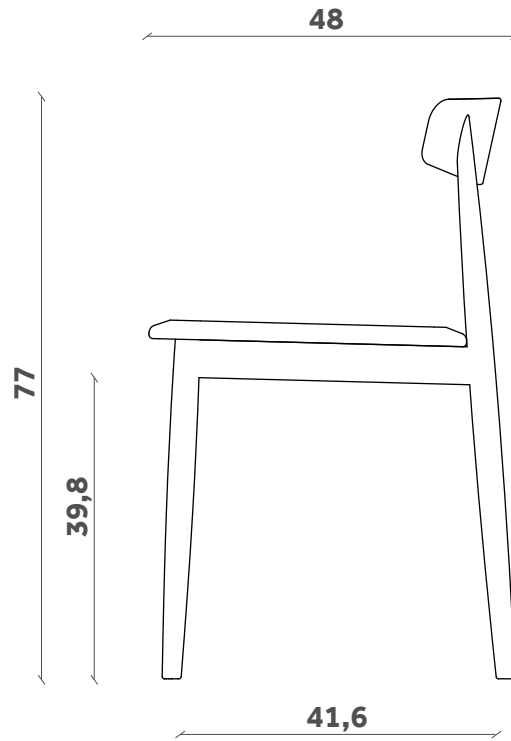

# CLARETTA

Sedia/Chair

Design Florian Schmid

SD 45

# CLARETTA

Sedia/Chair

Design Florian Schmid

PL 45

+ design Nation

**Struttura**  
Structure

**Legno / Wood**

Ash