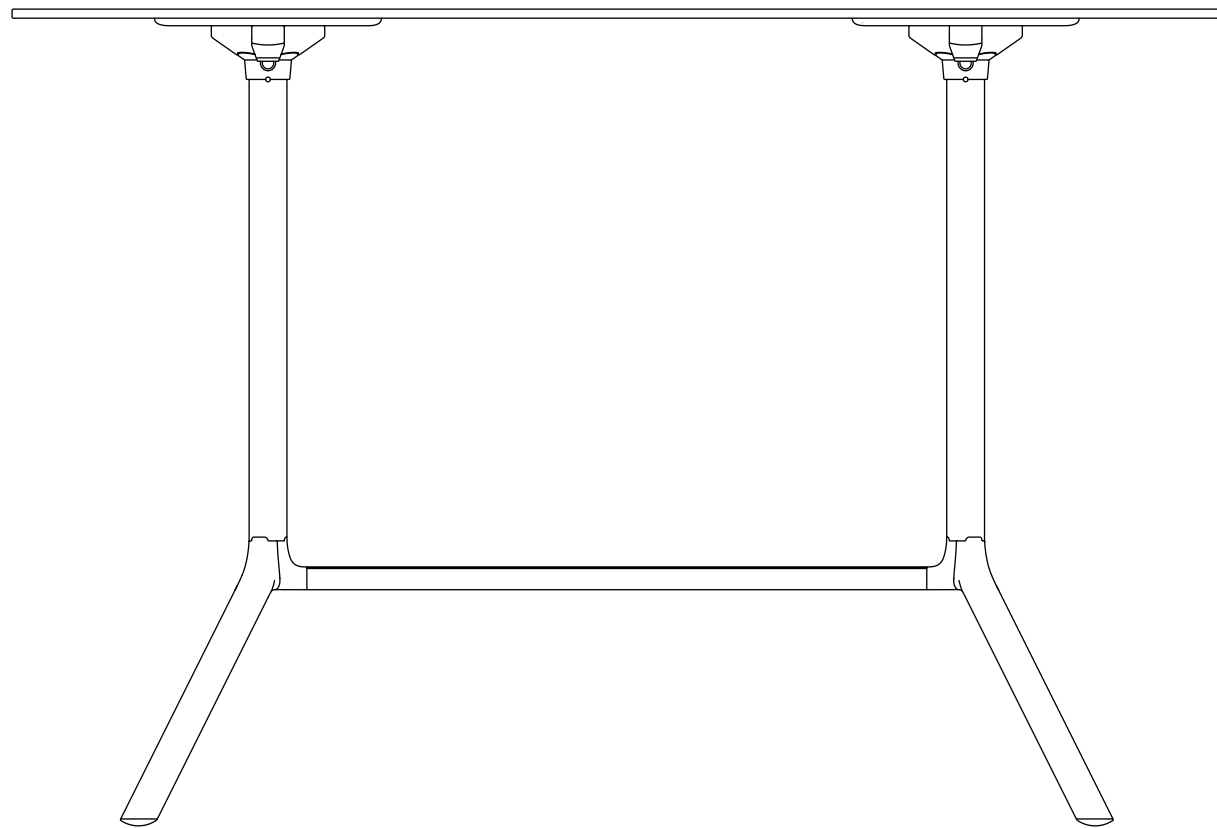

## MIURA table extended base design Konstantin Grcic

Mod. 9586-01

Mod. 9586-71

Mod. 9587-01

Mod. 9587-71

FRONT VIEW

SIDE VIEW

108

160

TOP VIEW

80

FRONT VIEW

140

SIDE VIEW

108

TOP VIEW