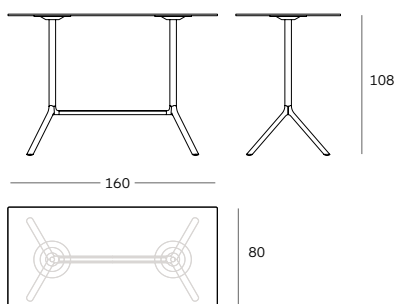

## MIURA table extended base design Konstantin Grcic

Mod. 9586-01

Mod. 9586-71

Mod. 9587-01

Mod. 9587-71

FRONT VIEW

SIDE VIEW

108

160

TOP VIEW

80

FRONT VIEW

140

SIDE VIEW

108

TOP VIEW