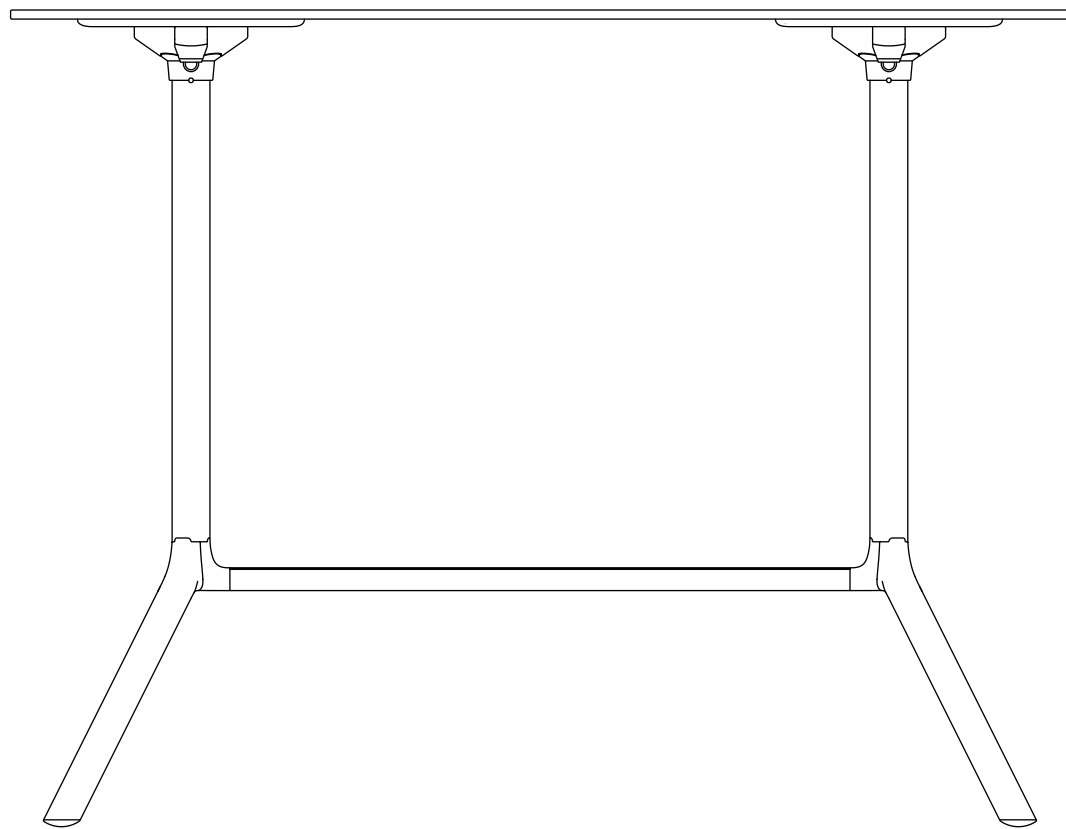

## MIURA table extended base design Konstantin Grcic

Mod. 9586-01

Mod. 9586-71

Mod. 9587-01

Mod. 9587-71

FRONT VIEW

SIDE VIEW

108

160

TOP VIEW

80

FRONT VIEW

140

SIDE VIEW

108

TOP VIEW