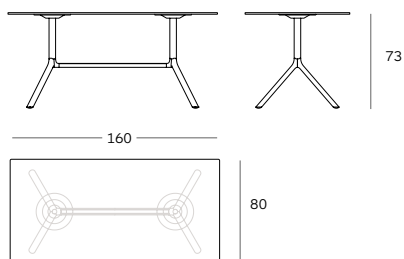

## MIURA table extended base design Konstantin Grcic

Mod. 9586-01

Mod. 9586-71

Mod. 9587-01

Mod. 9587-71

FRONT VIEW

SIDE VIEW

108

160

TOP VIEW

80

FRONT VIEW

140

SIDE VIEW

108

TOP VIEW