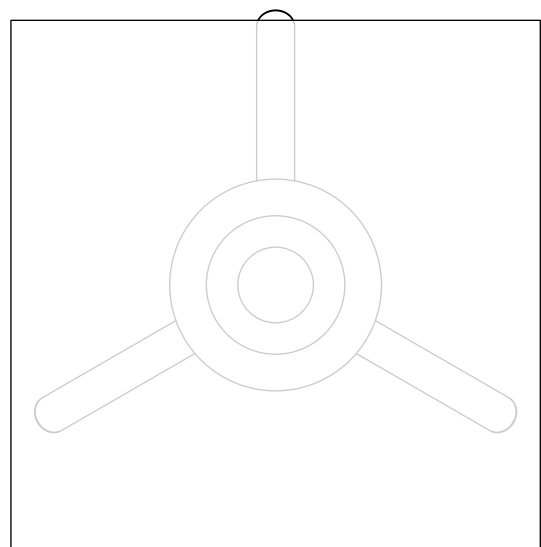

63

SIDE VIEW

55

44,5-46

BACK VIEW

TOP VIEW

70 x 70

FRONT VIEW

63

SIDE VIEW

55

BACK VIEW

73-74,5

TOP VIEW

70 x 70

+ design Nation

FRONT VIEW

63

SIDE VIEW

55

108-109,5

BACK VIEW

TOP VIEW

70 x 70