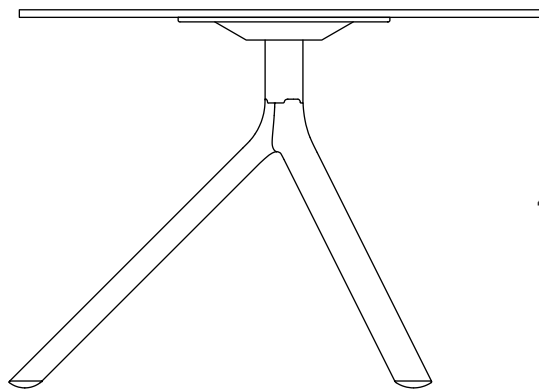

Mod. 9580-71

Mod. 9555-71 (Ø 100)
Mod. 9556-71 (Ø 110)

MIURA table extended base design Konstantin Grcic

Mod. 9586-01

Mod. 9586-71

Mod. 9587-01

Mod. 9587-71

FRONT VIEW

63

SIDE VIEW

55

44,5-46

BACK VIEW

TOP VIEW

70 x 70

FRONT VIEW

FRONT VIEW

63

SIDE VIEW

55

108-109,5

BACK VIEW

TOP VIEW

70 x 70