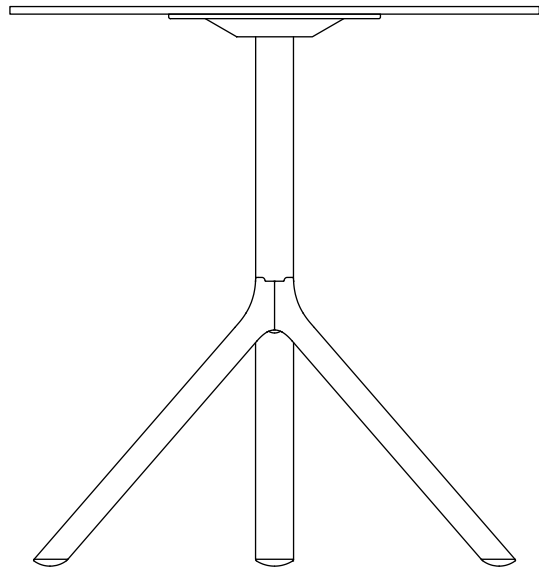

Mod. 9580-71

Mod. 9555-71 (Ø 100)
Mod. 9556-71 (Ø 110)

MIURA table extended base design Konstantin Grcic

Mod. 9586-01

Mod. 9586-71

Mod. 9587-01

Mod. 9587-71

FRONT VIEW

63

SIDE VIEW

55

44,5-46

BACK VIEW

TOP VIEW

70 x 70

FRONT VIEW

63

SIDE VIEW

55

BACK VIEW

73-74,5

TOP VIEW

70 x 70

+ design Nation

FRONT VIEW

63

SIDE VIEW

55

108-109,5

BACK VIEW

TOP VIEW

70 x 70