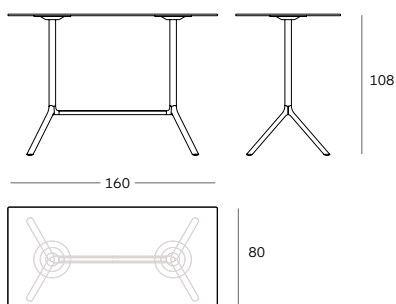

Mod. 9580-71

Mod. 9555-71 (Ø 100)
Mod. 9556-71 (Ø 110)

MIURA table extended base design Konstantin Grcic

Mod. 9586-01

Mod. 9586-71

Mod. 9587-01

Mod. 9587-71

FRONT VIEW

63

SIDE VIEW

55

44,5-46

BACK VIEW

TOP VIEW

70 x 70

FRONT VIEW

63

SIDE VIEW

55

BACK VIEW

73-74,5

TOP VIEW

70 x 70

+ design Nation

FRONT VIEW

63

SIDE VIEW

55

108-109,5

BACK VIEW

TOP VIEW

70 x 70