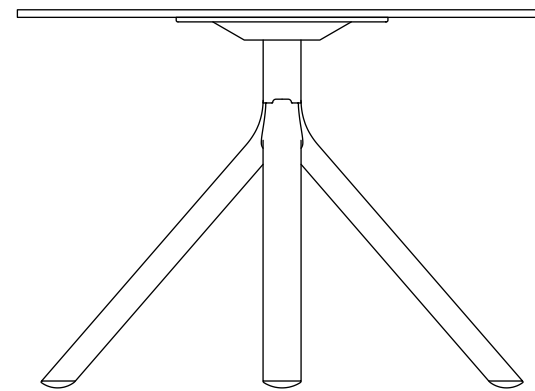

Mod. 9580-71

Mod. 9555-71 (Ø 100)
Mod. 9556-71 (Ø 110)

MIURA table extended base design Konstantin Grcic

Mod. 9586-01

Mod. 9586-71

Mod. 9587-01

Mod. 9587-71

FRONT VIEW

63

SIDE VIEW

55

44,5-46

BACK VIEW

TOP VIEW

70 x 70

FRONT VIEW

63

SIDE VIEW

55

BACK VIEW

73-74,5

TOP VIEW

70 x 70

+ design Nation

FRONT VIEW

63

SIDE VIEW

55

108-109,5

BACK VIEW

TOP VIEW

70 x 70