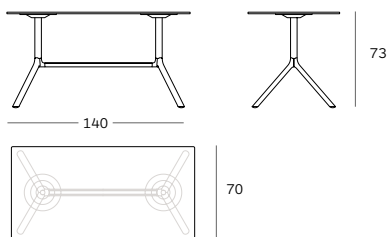

Mod. 9580-71

Mod. 9555-71 (Ø 100)
Mod. 9556-71 (Ø 110)

MIURA table extended base design Konstantin Grcic

Mod. 9586-01

Mod. 9586-71

Mod. 9587-01

Mod. 9587-71

FRONT VIEW

63

SIDE VIEW

55

44,5-46

BACK VIEW

TOP VIEW

70 x 70

FRONT VIEW

63

SIDE VIEW

55

BACK VIEW

73-74,5

TOP VIEW

70 x 70

+ design Nation

FRONT VIEW

63

SIDE VIEW

55

108-109,5

BACK VIEW

TOP VIEW

70 x 70