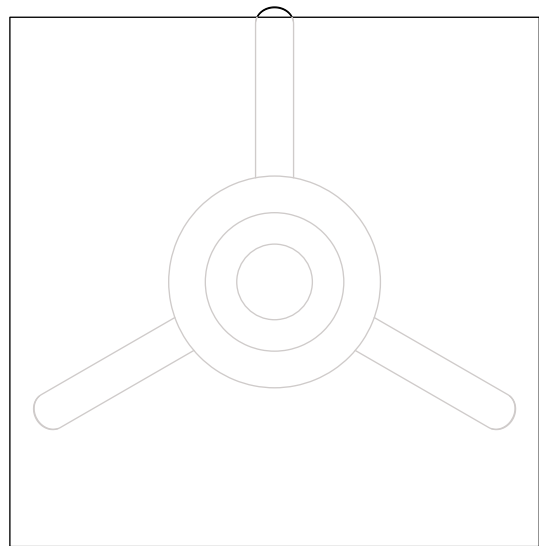

63

SIDE VIEW

55

44,5-46

BACK VIEW

TOP VIEW

70 x 70

FRONT VIEW

63

SIDE VIEW

55

BACK VIEW

73-74,5

TOP VIEW

70 x 70

+ design Nation

FRONT VIEW

63

SIDE VIEW

55

108-109,5

BACK VIEW

TOP VIEW

70 x 70