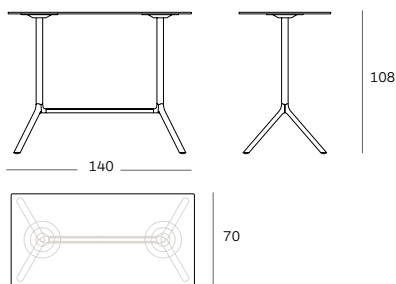

Mod. 9580-71

Mod. 9555-71 (Ø 100)
Mod. 9556-71 (Ø 110)

MIURA table extended base design Konstantin Grcic

Mod. 9586-01

Mod. 9586-71

Mod. 9587-01

Mod. 9587-71

FRONT VIEW

63

SIDE VIEW

55

44,5-46

BACK VIEW

TOP VIEW

70 x 70

FRONT VIEW

63

SIDE VIEW

55

BACK VIEW

73-74,5

TOP VIEW

70 x 70

+ design Nation

FRONT VIEW

63

SIDE VIEW

55

108-109,5

BACK VIEW

TOP VIEW

70 x 70