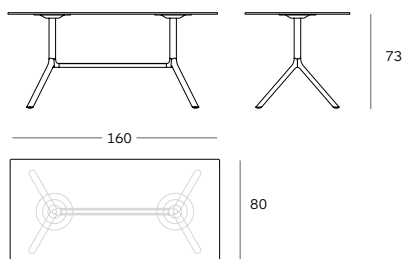

Mod. 9580-71

Mod. 9555-71 (Ø 100)
Mod. 9556-71 (Ø 110)

MIURA table extended base design Konstantin Grcic

Mod. 9586-01

Mod. 9586-71

Mod. 9587-01

Mod. 9587-71

FRONT VIEW

63

SIDE VIEW

55

44,5-46

BACK VIEW

TOP VIEW

70 x 70

FRONT VIEW

63

SIDE VIEW

55

BACK VIEW

73-74,5

TOP VIEW

70 x 70

+ design Nation

FRONT VIEW

63

SIDE VIEW

55

108-109,5

BACK VIEW

TOP VIEW

70 x 70