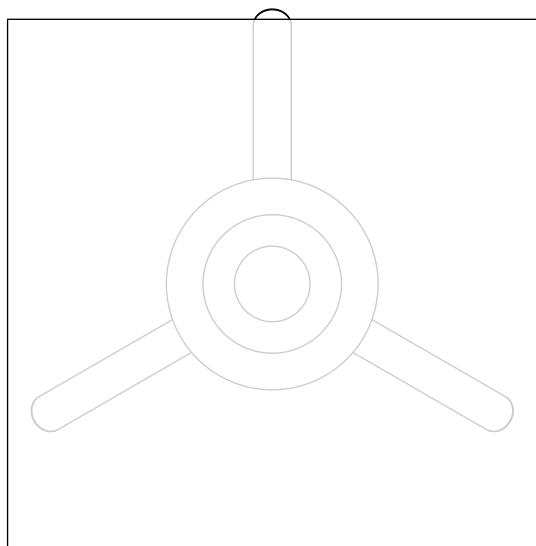

63

SIDE VIEW

55

BACK VIEW

73-74,5

TOP VIEW

70 x 70

+ design Nation

FRONT VIEW

63

SIDE VIEW

55

108-109,5

BACK VIEW

TOP VIEW

70 x 70