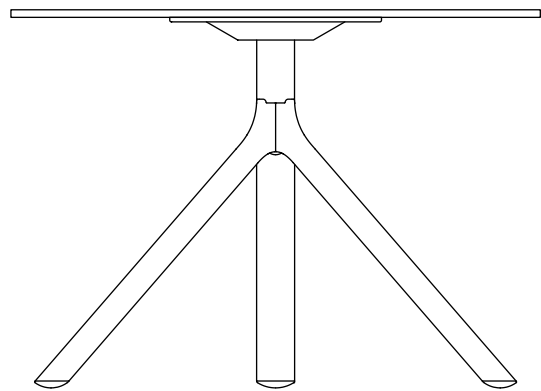

Mod. 9580-71

Mod. 9555-71 (Ø 100)
Mod. 9556-71 (Ø 110)

MIURA table extended base design Konstantin Grcic

Mod. 9586-01

Mod. 9586-71

Mod. 9587-01

Mod. 9587-71

FRONT VIEW

63

SIDE VIEW

55

44,5-46

BACK VIEW

TOP VIEW

70 x 70

FRONT VIEW

63

SIDE VIEW

55

BACK VIEW

73-74,5

TOP VIEW

70 x 70

+ design Nation

FRONT VIEW

63

SIDE VIEW

55

108-109,5

BACK VIEW

TOP VIEW

70 x 70