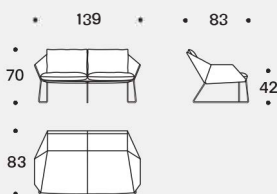

Poltrona / Armchair