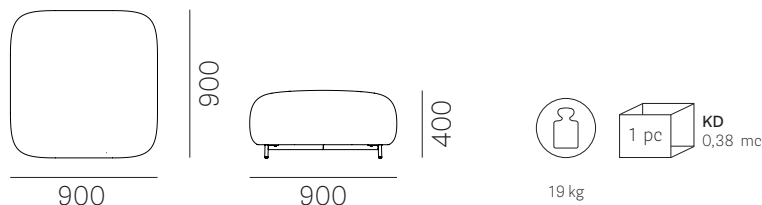

# Buddy 212/OA

**PEDRALI**  
THE ITALIAN ESSENCE

DESIGN  
Manuela Busetti - Andrea Garuti - Matteo Redaelli

**+**  
design Nation