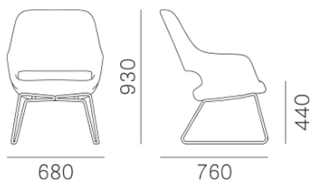

BABILA 2749

DESIGN:
ODO FIORAVANTI

An armchair with cosy shapes and generous dimensions giving absolute comfort. Babila Comfort completes the collection combining a large upholstered shell, featured by soft lines and reclined backrest, with steel tube sled frame Ø16mm. The armrest is defined by a chamfer that runs along the profile of the armchair.

INFORMATION REQUEST

FRAME FINISHES

LEGEND FINISHES