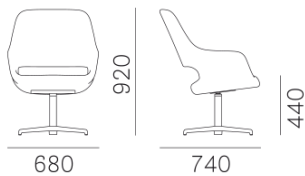

BABILA 2789

+ design Nation

DESIGN:
ODO FIORAVANTI

An armchair with cosy shapes and generous dimensions giving absolute comfort. Babila Comfort completes the collection combining a large upholstered shell, featured by soft lines and reclined backrest, with aluminium swivel base with return mechanism. The armrest is defined by a chamfer that runs along the profile of the armchair.

INFORMATION REQUEST

FRAME FINISHES

NERO

LEGEND FINISHES