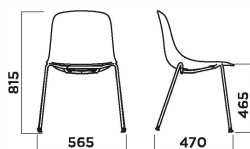

RIVESTIMENTO  
Upholstery

IMPILABILITÀ  
Stackability

ESTERNO  
Outdoor

**PURE LOOP MONO 4 LEGS WITH ARMS**

**PURE MONO SLEDGE**

**PURE LOOP MONO 4 STAR ALUMINIUM BASE**

**PURE LOOP MONO SWIVEL WITH CASTORS**