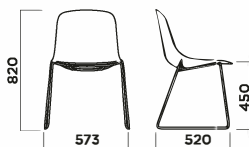

RIVESTIMENTO  
Upholstery

IMPILABILITÀ  
Stackability

ESTERNO  
Outdoor

**PURE LOOP MONO 4 LEGS WITH ARMS**

**PURE MONO SLEDGE**

**PURE LOOP MONO 4 STAR ALUMINIUM BASE**

**PURE LOOP MONO SWIVEL WITH CASTORS**