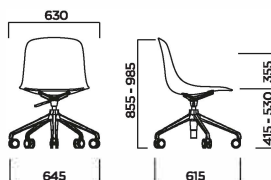

PURE LOOP MONO 5 STAR UPDOWN

RIVESTIMENTO
Upholstery

IMPILABILITÀ
Stackability

ESTERNO
Outdoor