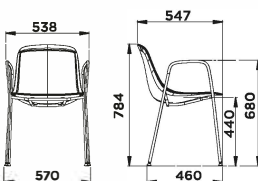

RIVESTIMENTO  
Upholstery

IMPILABILITÀ  
Stackability

ESTERNO  
Outdoor

**PURE LOOP MONO 4 LEGS WITH ARMS**

**PURE MONO SLEDGE**

**PURE LOOP MONO 4 STAR ALUMINIUM BASE**

**PURE LOOP MONO SWIVEL WITH CASTORS**