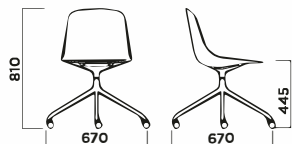

RIVESTIMENTO  
Upholstery

IMPILABILITÀ  
Stackability

ESTERNO  
Outdoor

**PURE LOOP MONO 4 LEGS WITH ARMS**

**PURE MONO SLEDGE**

**PURE LOOP MONO 4 STAR ALUMINIUM BASE**

**PURE LOOP MONO SWIVEL WITH CASTORS**