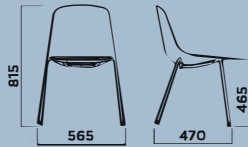

## PURE LOOP MONO

Latest evolution of Pure Loop Series, "Mono" is a one-piece shell in polypropylene reinforced with fiberglass, coloured in solid opaque tone, and can be matched with any existing frame or base the series.