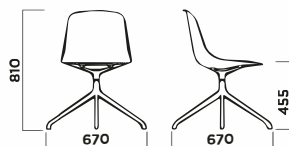

RIVESTIMENTO  
Upholstery

IMPILABILITÀ  
Stackability

ESTERNO  
Outdoor

**PURE LOOP MONO 4 LEGS WITH ARMS**

**PURE MONO SLEDGE**

**PURE LOOP MONO 4 STAR ALUMINIUM BASE**

**PURE LOOP MONO SWIVEL WITH CASTORS**