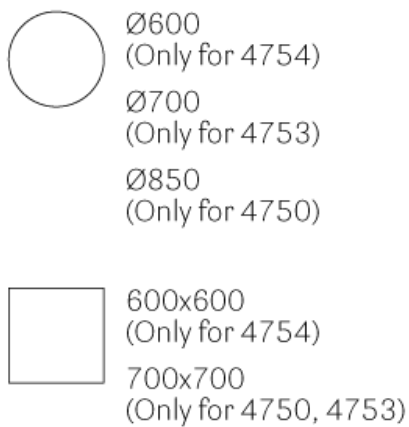

BOLD 4754

DESIGN:
PEDRALI R&D

Bold table base, cast-iron base 480x480 mm, tube column Ø50 mm. Powder coated in the following colours: white, black, silver, natural grey, brown or ivory. Height 1100 mm. Top max 600x600 or D600