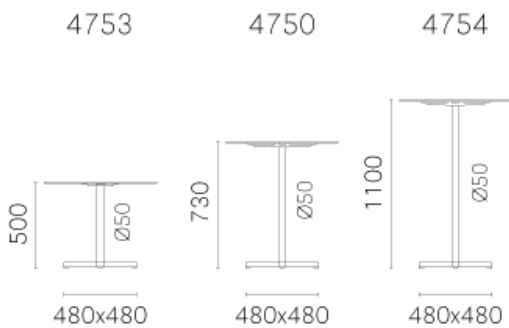

BOLD 4754

DESIGN:
PEDRALI R&D

Bold table base, cast-iron base 480x480 mm, tube column Ø50 mm. Powder coated in the following colours: white, black, silver, natural grey, brown or ivory. Height 1100 mm. Top max 600x600 or D600