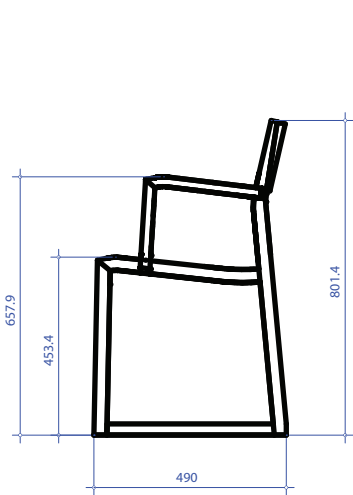

Italy

PRODUCT CODE:

-

CATEGORY:

Indoor chairs

MATERIALS:

Seat and back: Beech plywood or upholstered seat

Frame: solid Beech

AVAILABLE FINISHES:

Stained as seen below, plus wood stain black, blue, green, yellow or red.

Custom fabrics available on request

DIMENSIONS:

W: 450 mm

D: 495 mm

H: 800 mm

Faggio / Beech