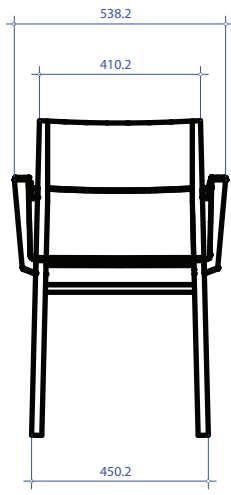

AVAILABLE FINISHES:

Stained as seen below, plus wood stain black, blue, green, yellow or red.

Custom fabrics available on request

DIMENSIONS:

W: 450 mm

D: 495 mm

H: 800 mm

Faggio / Beech