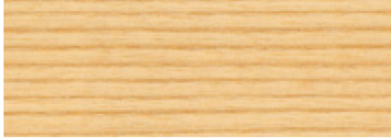

ZILIO A&C

PRODUCT NAME:
Nico Coffee Table

DESIGNER:
Tomoko Azumi

MANUFACTURER:
Zilio A&C

COUNTRY OF ORIGIN:
Italy

PRODUCT CODE:
-

CATEGORY:
Coffee Tables

MATERIALS:
Laminated top
Frame: solid Ash

AVAILABLE FINISHES:
As above

DIMENSIONS:
W: 500 / 1000 mm
D: 500 mm
H: 385 mm

Frassino / Ash

Natural

Black

Grey

Red

Yellow