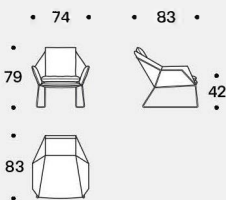

saba

New York

Design Sergio Bicego

Anno di produzione 2012

Production year 2012

[It] — New York è una collezione che porta con fierezza il nome della Grande Mela. Due anime, uptown e downtown, racchiuse in un unico oggetto di design il cui rivestimento, interamente intercambiabile, ne svela l'innata versatilità.

L'insolita e poliedrica ergonomia della poltroncina New York invita a un uso personale del rivestimento e al bicolore, permettendo diverse soluzioni cromatiche attraverso un'unica scelta. La struttura è in trafilato disponibile in molteplici finiture sia di cromatura che di verniciatura.

Struttura

In trafilato dal diametro di 12 mm. Il piano di seduta è in lamiera traforata. Finitura in cromo lucido o verniciata.

Imbottitura

Anima interna, cuscino seduta e cuscino schiena sono imbottiti in poliuretano espanso 50IP e 23IM rivestiti con cotone accoppiato a fibra poliestere 380gr/mq.

[En] — New York, a collection which proudly bears the name of the Big Apple. Two souls, uptown and downtown, enclosed in a single design piece whose fully changeable covers reveal its innate versatility.

The unusual and polyhedral ergonomics of the New York armchair encourages a personal use of the covers and the two colours, allowing different colour solutions from a single choice. The frame in wire drawn comes in many colour and coating finishes.

Structure

In 12 mm wire drawn. The seat is in perforated sheet metal. Glossy chrome or painted finish.

Padding

Inner core, seat and back cushions are filled with polyurethane foam 50IP and 23IM covered with cotton and 380gr/sqm polyester fiber.

Poltrona / Armchair

Finitura struttura / Structure finish