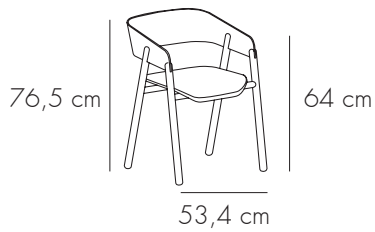

MAVA
Stephanie Jasny. 2013

FINISHES. ACABADOS

FRAME. ESTRUCTURA

A

SUPER-MATT OAK
ROBLE SUPER MATE

B

SUPER-MATT WALNUT
NOGAL SUPER MATE

C