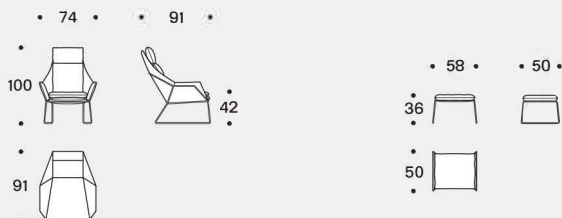

1. 1 Bianco / White / Blanc / Blanco
2. 2 Nero / Black / Noir / Negro
3. 3 Rosso / Red / Rouge / Rojo
4. 4 Arancio / Orange / Orange / Naranja
5. 5 Azzurro / Blue / Blue / Azul

1. 6 Giallo / Yellow / Jaune / Amarillo
2. 7 Cromo / Chrome / Chrome / Cromo
3. 8 Rame / Copper / Cuivre / Cobre
4. 9 Black nichel / Black nickel / Nickel noir / Niquel negro