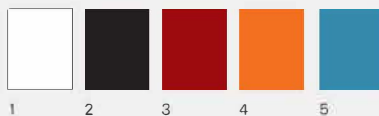

## Padding

Inner pad and seat cushion are in 50IP polyurethane foam; back and headrest cushions are padded with 21IM and 25IM polyurethane foam. All is covered with white cotton fabric on 380gr/sqm polyester fiber.

Poltrona Bergère / Bergère armchair

Pouf

Finitura struttura / Structure finish

- 1 Bianco / White / Blanc / Blanco
- 2 Nero / Black / Noir / Negro
- 3 Rosso / Red / Rouge / Rojo
- 4 Arancio / Orange / Orange / Naranja
- 5 Azzurro / Blue / Blue / Azul