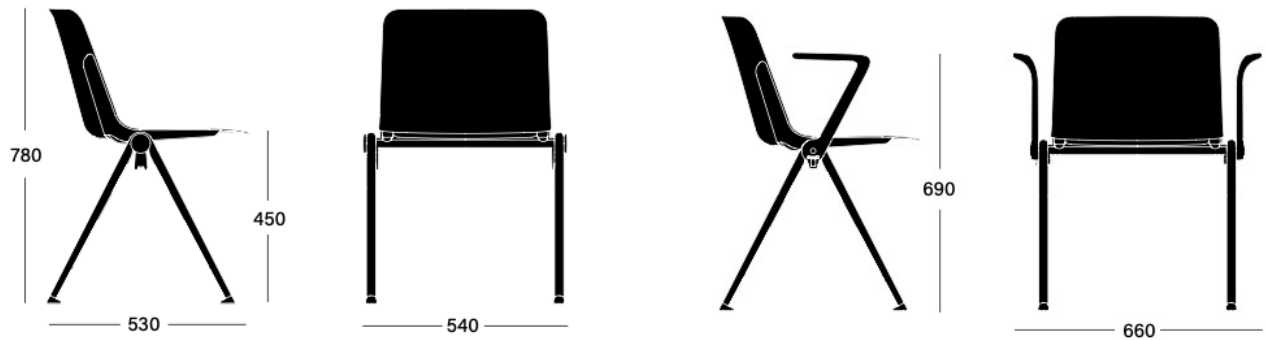

+PLUSS

+ design Nation

FRAME COLOURS

CHROME

BLACK

SHELL COLOURS

WHITE

DARK
GREY

BRICK
RED

DEEP
BLUE

BLACK