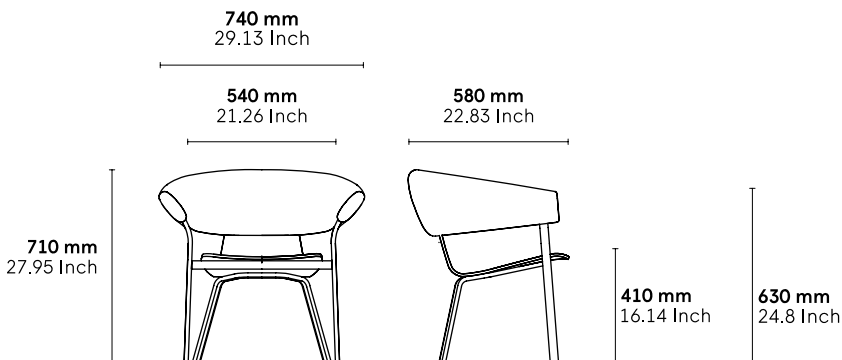

DIMENSIONS :

Non contractual document - modifiable without previous notice.