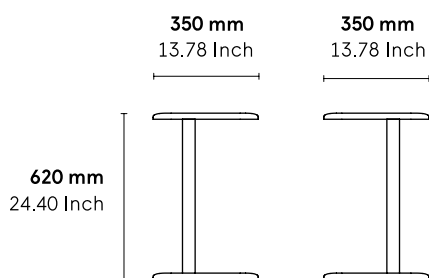

DIMENSIONS :

Non contractual document - modifiable without previous notice.