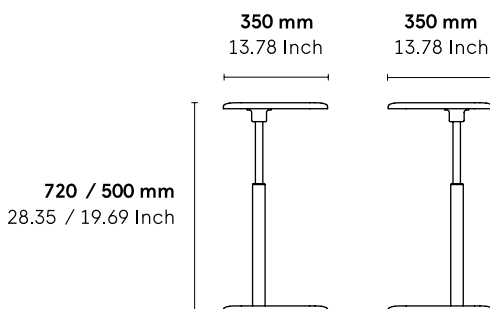

DIMENSIONS :

Non contractual document - modifiable without previous notice.