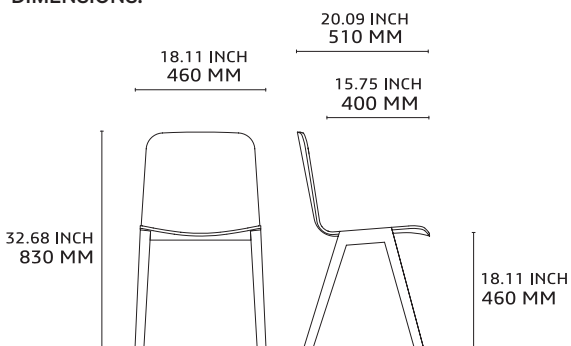

The Heldu collection has been built following a traditional technic for joining wood elements. The crosspieces of the chair fit into the seat. Those of the table fit into the tabletop. Colours are used to highlight the interlocking pieces.

DIMENSIONS:

CATEGORY:

Chair

ENVIRONMENT:

Indoor

APLICATIONS:

- CHR
- Public
- Office

WEIGHT: 6,6 kg