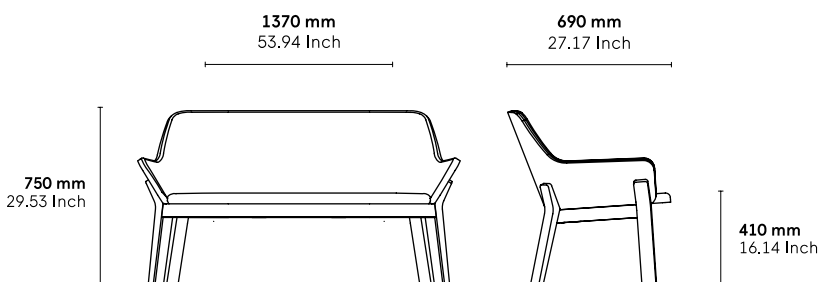

DIMENSIONS :

Non contractual document - modifiable without previous notice.