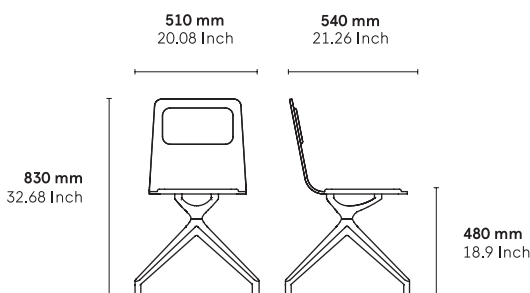

DIMENSIONS:

CATEGORY:

Chair

ENVIRONMENT:

Indoor

APLICATIONS:

- CHR
- Public
- Office

WEIGHT: 9,5 kg

DOWNLOADS:

3D and 2D files are available at alki.fr – images bank section.

LAIA COLLECTION:

Laia standard back 4 legs

Design by Jean Louis Iratzoki

The Laia collection welcomes its latest addition: The Laia desk chair. Available with two back heights and two kinds of bases: five legs swivel or four legs fixed. Seat is in fabric, leather or eco-leather. Felt backing.

DIMENSIONS:

CATEGORY:

Office chair

ENVIRONMENT:

Indoor

APLICATIONS:

- CHR
- Public
- Office

WEIGHT: 8,5 kg

DIMENSIONS:

CATEGORY:

Office chair

ENVIRONMENT:

Indoor

APPLICATIONS:

- CHR
- Public
- Office

WEIGHT: 9,5 kg