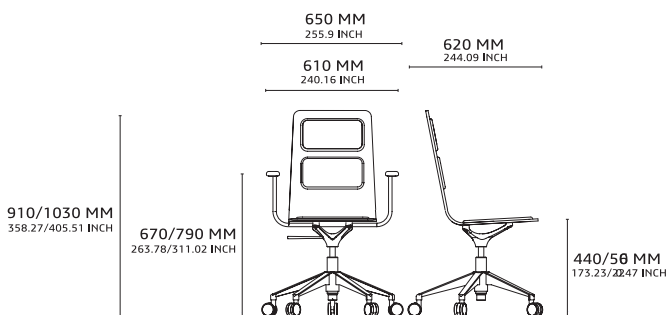

DOWNLOADS:

3D and 2D files are available at alki.fr – images bank section.

LAIA COLLECTION:

Laia high back 5 legs

Design by Jean Louis Iratzoki

The Laia collection welcomes its latest addition: The Laia desk chair. Available with two back heights and two kinds of bases: five legs swivel or four legs fixed. Seat is in fabric, leather or eco-leather. Felt backing.

DIMENSIONS:

CATEGORY:

Office chair

ENVIRONMENT:

Indoor

APPLICATIONS:

- CHR
- Public
- Office

WEIGHT: 9,5 kg