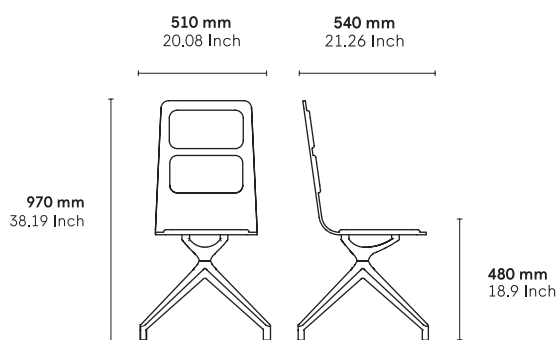

DIMENSIONS:

CATEGORY:

Office chair

ENVIRONMENT:

Indoor

APPLICATIONS:

- CHR
- Public
- Office

WEIGHT: 9,5 kg

DOWNLOADS:

3D and 2D files are available at alki.fr – images bank section.

LAIA COLLECTION:

Laia high back 4 legs

Design by Jean Louis Iratzoki

The Laia collection welcomes its latest addition: The Laia desk chair. Available with two back heights and two kinds of bases: five legs swivel or four legs fixed. Seat is in fabric, leather or eco-leather. Felt backing.

DIMENSIONS:

CATEGORY:

Office chair

ENVIRONMENT:

Indoor

APLICATIONS:

- CHR
- Public
- Office

WEIGHT: 8,5 kg