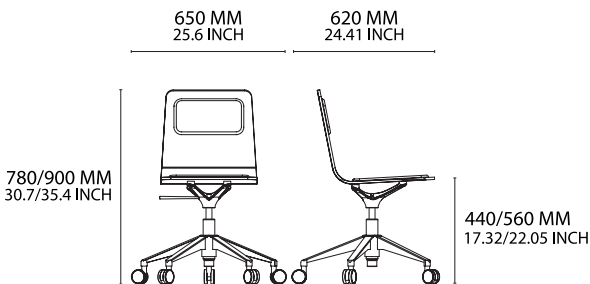

Laia standard back 5 legs

Design by Jean Louis Iratzoki

The Laia collection welcomes its latest addition: The Laia desk chair. Available with two back heights and two kinds of bases: five legs swivel or four legs fixed. Seat is in fabric, leather or eco-leather. Felt backing.

DIMENSIONS:

CATEGORY:

Chair

ENVIRONMENT:

Indoor

APLICATIONS:

- CHR
- Public
- Office

WEIGHT: 9,5 kg

MATERIALS:

5 legs swivel with castors, matt chromed metal, jack for adjustment between 440 mm to 560 mm. Seat in plywood upholstered in two versions: Front upholstery in Europost, Capture, Remix 2, Crisp, Palma, Palma NF, Crisscross, Canvas 2, Molly 2, Luna 2, Steelcut Trio 3 and Gracia, back in natural felt (4 mm thickness) Natural color Grey/Brown
 Front and back upholstery: ONLY with Luna, Europost, Palma and Gracia finishes with felt between both sides.

DIMENSIONS:

CATEGORY:

Office chair

ENVIRONMENT:

Indoor

APLICATIONS:

- CHR
- Public
- Office

WEIGHT: 8,5 kg