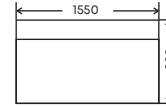

1550 Armless