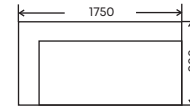

LEGS:

3.5 seater

3 seater

2.5 seater

2300 One Arm

2000 One Arm

1750 One Arm

2100 Armless