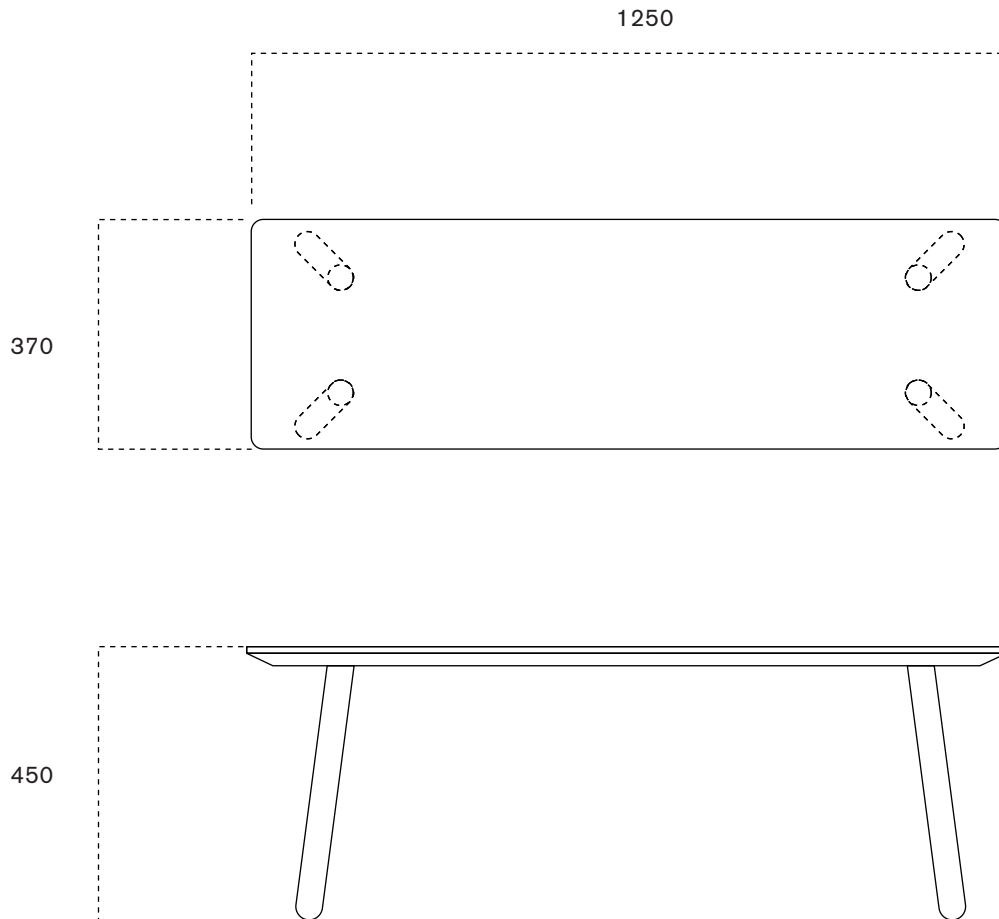

Connect Bench

Design by Dermot Lenaghan

Technical Specifications