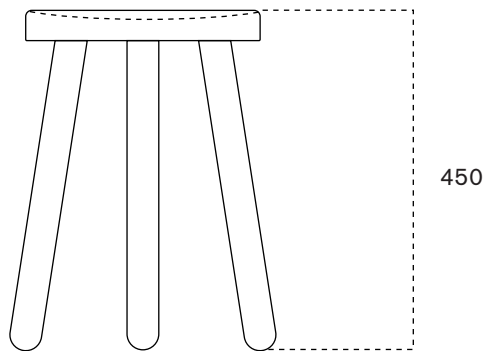

Connect Low Stool

Design by Dermot Lenaghan

Technical Specifications

Made from solid white oak, this versatile small stool is designed to work in any space; kitchen, living, bathroom or bedroom.

Handy as both a seat and a side table, it is the ultimate functional piece of furniture.

Materials

Solid White Oak

Dimensions (mm)

310mmø x 450mm H

The seat has a 8mm concave, designed for comfort.

Finishes

Standard kin wood finishes* see details

*Customisation of finishes possible for projects

Connect Low Stool

Design by Dermot Lenaghan

Technical Specifications

Powder Coated Steel

Black
fine texture
powder coat

White
fine texture
powder coat

Solid Oak

Black
lacquered
open pore