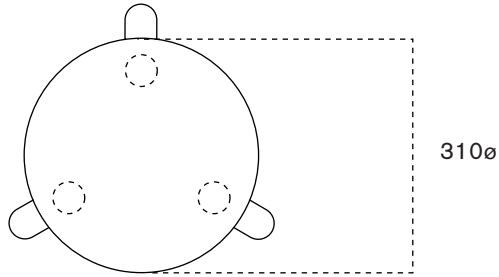

Connect Low Stool

Design by Dermot Lenaghan

Technical Specifications