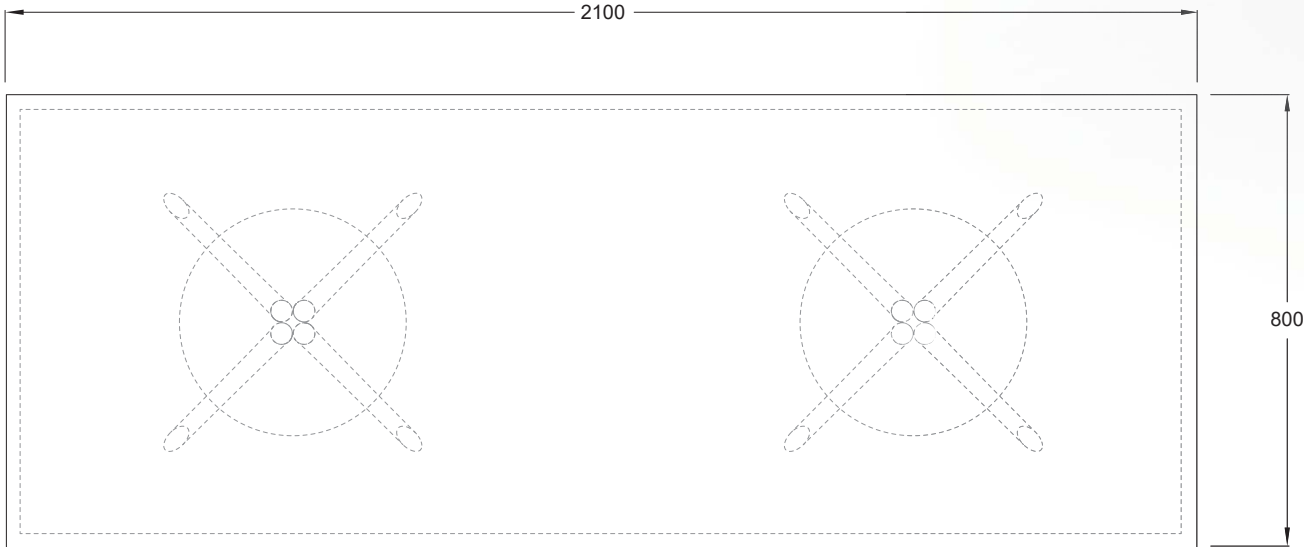

ETIQUETTE TABLE RANGE

EQ-TB.60X60

+ design Nation

Didier[™]

ETIQUETTE TABLE RANGE

EQ-TB.80x80

+ design Nation

Didier[™]

ETIQUETTE TABLE RANGE

EQ-TB.180x80

+ design Nation

Didier[™]

ETIQUETTE TABLE RANGE

EQ-TB.210x80

+ design Nation

Didier[™]

ETIQUETTE TABLE RANGE

EQ-TB.240x80

+ design Nation
Didier[™]