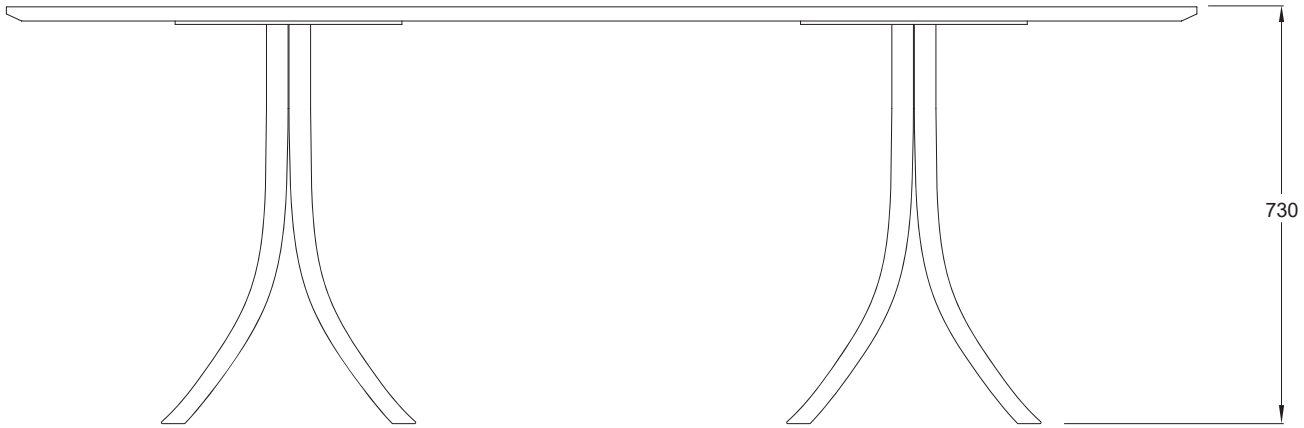

ETIQUETTE TABLE RANGE

EQ-TB.180x80

+ design Nation

Didier[™]

ETIQUETTE TABLE RANGE

EQ-TB.210x80

+ design Nation

Didier[™]

ETIQUETTE TABLE RANGE

EQ-TB.240x80

+ design Nation
Didier[™]