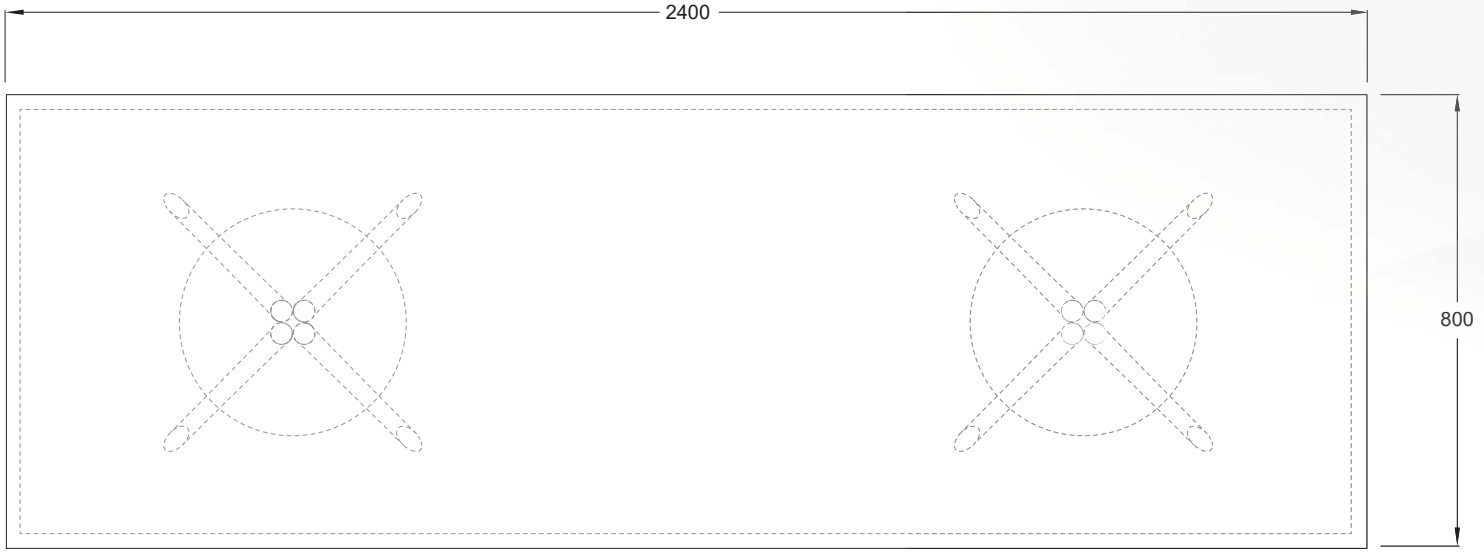

ETIQUETTE TABLE RANGE

EQ-TB.60X60

+ design Nation

Didier[™]

ETIQUETTE TABLE RANGE

EQ-TB.80x80

+ design Nation

Didier[™]

ETIQUETTE TABLE RANGE

EQ-TB.180x80

+ design Nation

Didier[™]

ETIQUETTE TABLE RANGE

EQ-TB.210x80

+ design Nation

Didier[™]

ETIQUETTE TABLE RANGE

EQ-TB.240x80

+ design Nation
Didier[™]