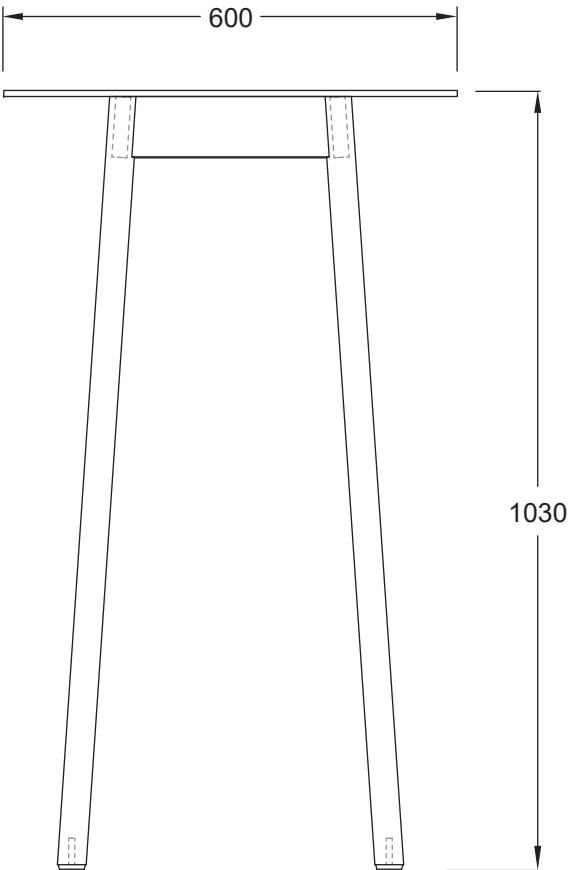

# FABLE OUT BAR TABLES

FB.OUT\_BT B-60DIA

 design Nation

# FABLE OUT BAR TABLES

FB.OUT\_BTB-60x60

 design Nation

# FABLE OUT BAR TABLES

FB.OUT\_BTB-75x75

 design Nation

# FABLE OUT BAR TABLES

FB.OUT\_BTBTB-90x90

 design Nation