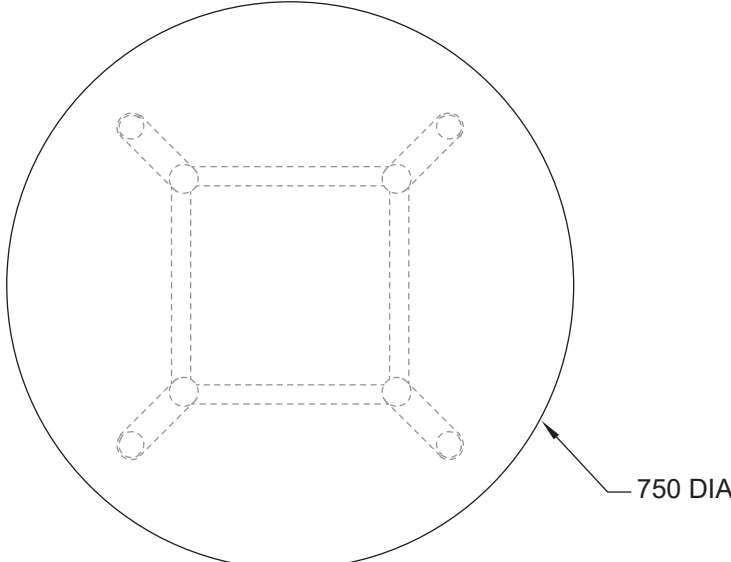

FABLE OUT BAR TABLES

FB.OUT_BTB-75DIA

+ design Nation