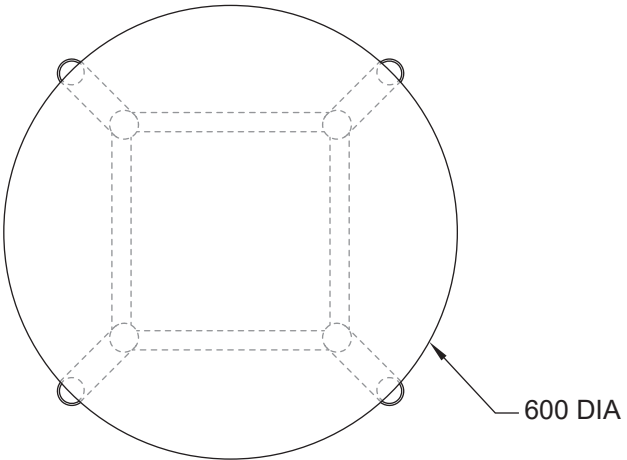

# FABLE OUT BAR TABLES

FB.OUT\_BT B-60DIA

 design Nation

# FABLE OUT BAR TABLES

FB.OUT\_BTB-60x60

 design Nation