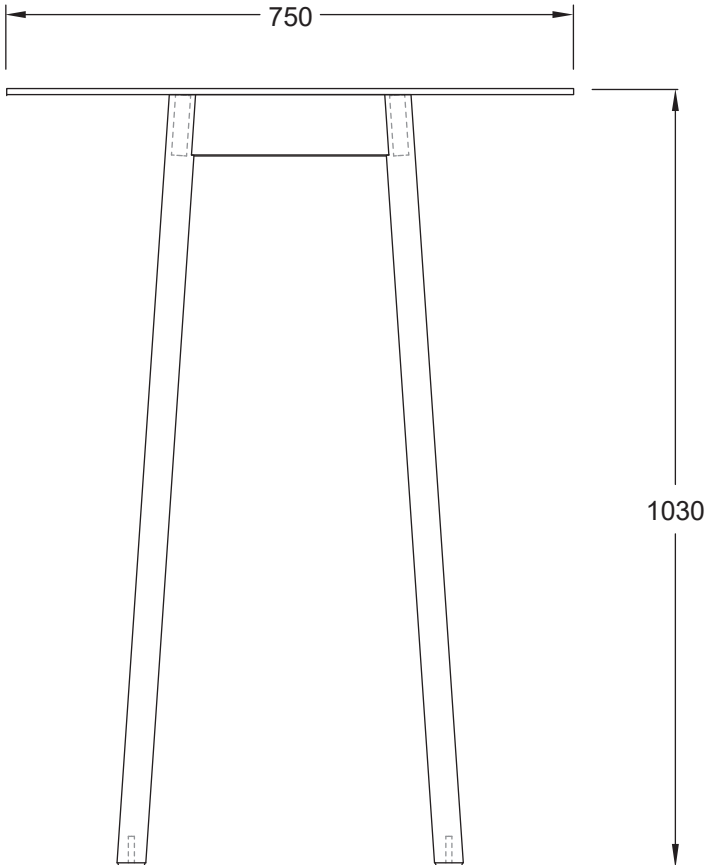

# FABLE OUT BAR TABLES

FB.OUT\_BTB-60x60

 design Nation

# FABLE OUT BAR TABLES

FB.OUT\_BTB-75x75

 design Nation