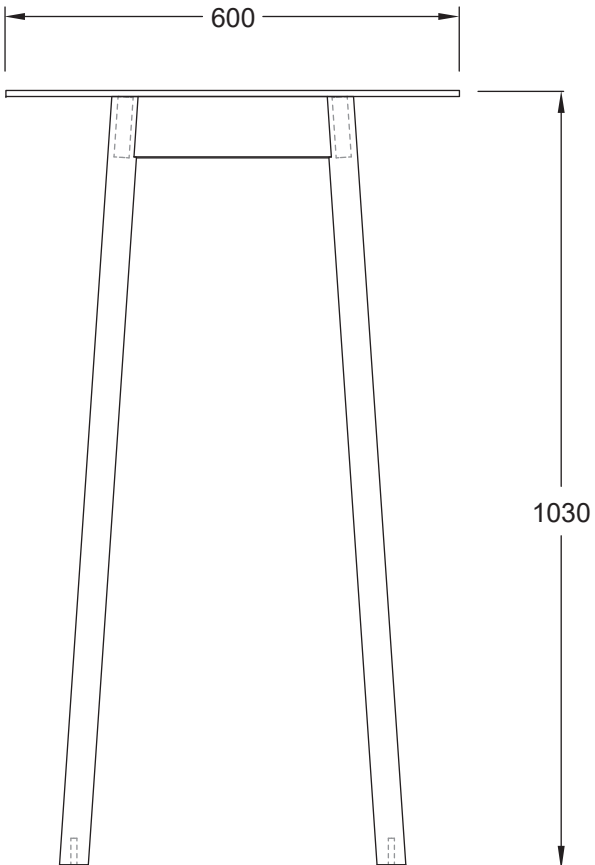

# FABLE OUT BAR TABLES

FB.OUT\_BT B-60DIA

 design Nation

# FABLE OUT BAR TABLES

FB.OUT\_BTB-60x60

 design Nation

# FABLE OUT BAR TABLES

FB.OUT\_BTB-75x75

 design Nation

# FABLE OUT BAR TABLES

FB.OUT\_BTBTB-90x90

 design Nation