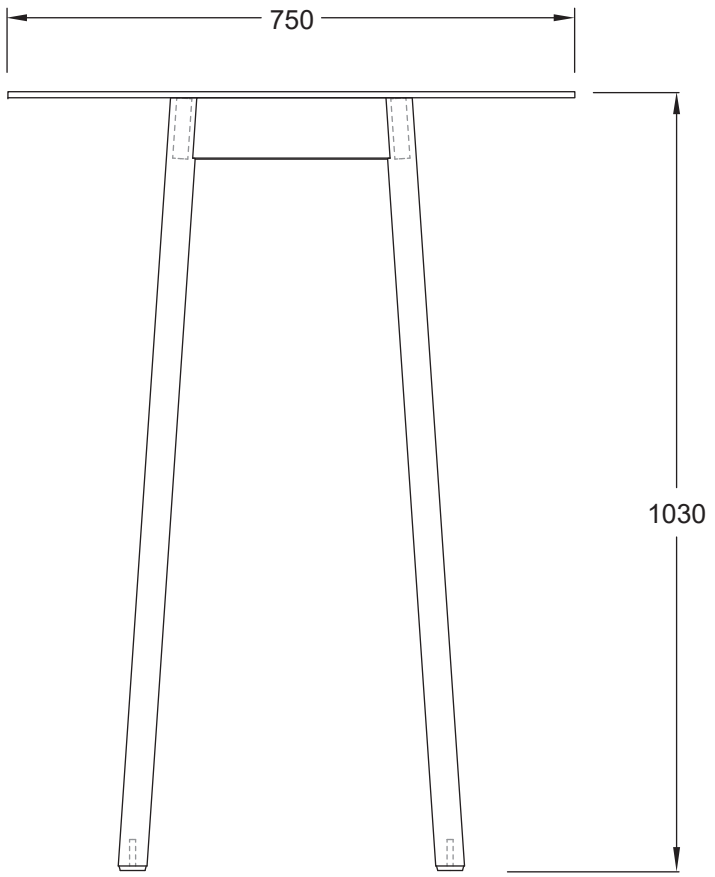

# FABLE OUT BAR TABLES

FB.OUT\_BTB-60x60

 design Nation

# FABLE OUT BAR TABLES

FB.OUT\_BTB-75DIA

+ design Nation

# FABLE OUT BAR TABLES

FB.OUT\_BTB-75x75

 design Nation