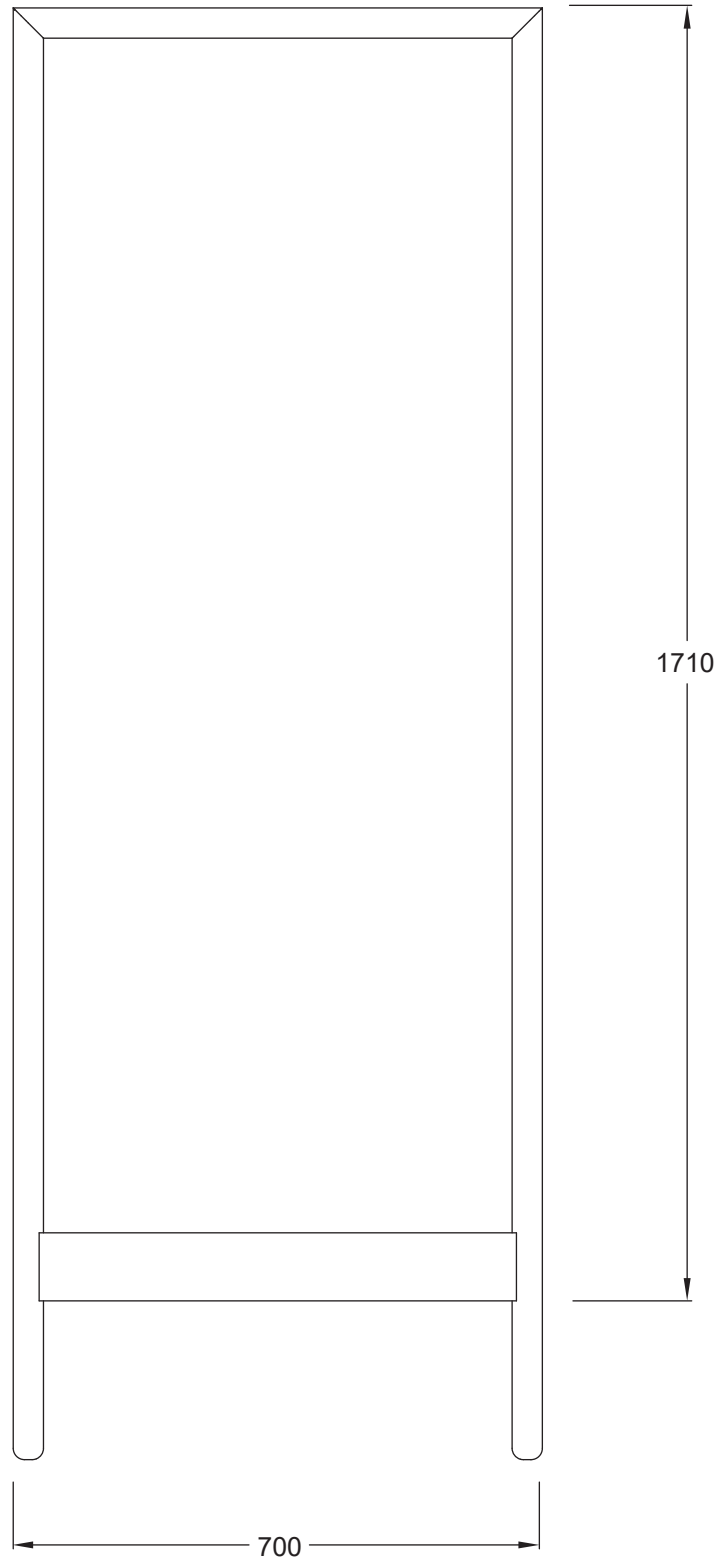

FABLE MIRROR

FB_MR.190x70

+ design Nation

Didier[™]

FABLE MIRROR

FB_MR.60x90