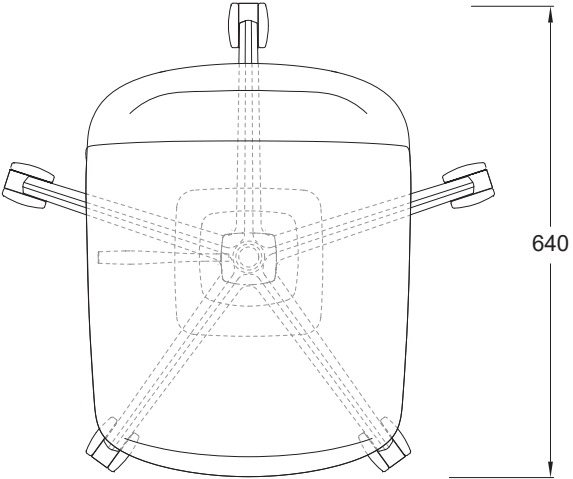

# TILLER-SLIM STUDIO TASK CHAIR

TS\_CH.TASK\_UPH.SEAT