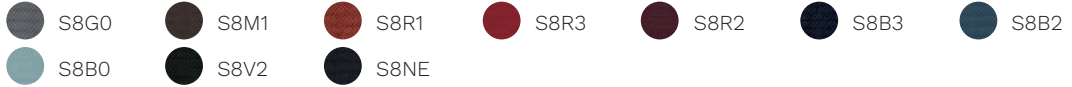

Time

-  S6G2
-  S6V0
-  S6R2
-  S6R1
-  S6R6
-  S6R3
-  S6R5
-  S6B7
-  S6B1
-  S6B0
-  S6B4
-  S6V1
-  S6V3
-  S6V4
-  S6M2
-  S6M1
-  S6M0
-  S6G0
-  S6B5
-  S6G1

Skill (eco-leather)

-  PGM3
-  PGTR
-  PGCD
-  PGTA
-  PGR1
-  PGCG
-  PGBZ
-  PGGB
-  PGVC
-  PGM2
-  PGNE

Cat. F

Step

Chili

Stromboli

Silvertex

Valencia

Jet

Silvertex