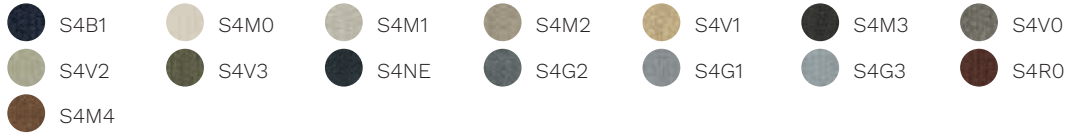

Cat. G

Remix 3

Oceanic

Focus

Focus Melange

Aida

---

**Cat. Q**

Steelcut Trio 3

Ecriture

Ombra

---

**Cat. P**

Leather

---

**Cat. PX**