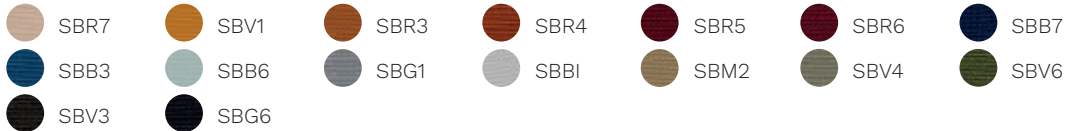

Time

-  S6G2
-  S6V0
-  S6R2
-  S6R1
-  S6R6
-  S6R3
-  S6R5
-  S6B7
-  S6B1
-  S6B0
-  S6B4
-  S6V1
-  S6V3
-  S6V4
-  S6M2
-  S6M1
-  S6M0
-  S6G0
-  S6B5
-  S6G1

Skill (eco-leather)

-  PGM3
-  PGTR
-  PGCD
-  PGTA
-  PGR1
-  PGCG
-  PGBZ
-  PGGB
-  PGVC
-  PGM2
-  PGNE

Cat. F

Step

Chili

Stromboli

Silvertex

Valencia

Jet

Silvertex

Cat. G

Remix 3

Oceanic

Focus

Focus Melange

Aida

---

**Cat. Q**