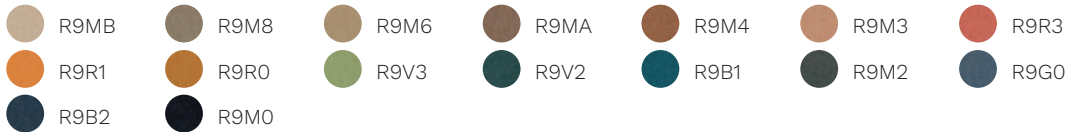

Time

-  S6G2
-  S6V0
-  S6R2
-  S6R1
-  S6R6
-  S6R3
-  S6R5
-  S6B7
-  S6B1
-  S6B0
-  S6B4
-  S6V1
-  S6V3
-  S6V4
-  S6M2
-  S6M1
-  S6M0
-  S6G0
-  S6B5
-  S6G1

Skill (eco-leather)

-  PGM3
-  PGTR
-  PGCD
-  PGTA
-  PGR1
-  PGCG
-  PGBZ
-  PGGB
-  PGVC
-  PGM2
-  PGNE

Cat. G

Remix 3

Oceanic

Focus

Focus Melange

Aida

---

**Cat. Q**

Steelcut Trio 3

Ecriture

Ombra

---

**Cat. P**

Leather

---

**Cat. PX**