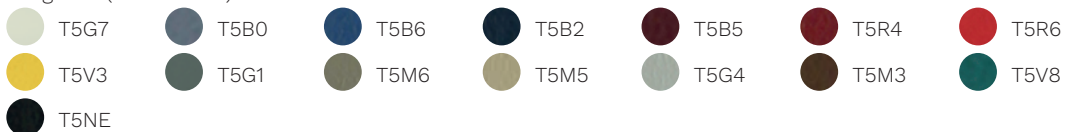

Magnum (eco-leather)