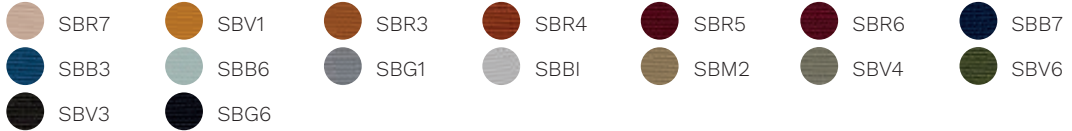

Time

-  S6G2
-  S6V0
-  S6R2
-  S6R1
-  S6R6
-  S6R3
-  S6R5
-  S6B7
-  S6B1
-  S6B0
-  S6B4
-  S6V1
-  S6V3
-  S6V4
-  S6M2
-  S6M1
-  S6M0
-  S6G0
-  S6B5
-  S6G1

Skill (eco-leather)

-  PGM3
-  PGTR
-  PGCD
-  PGTA
-  PGR1
-  PGCG
-  PGBZ
-  PGGB
-  PGVC
-  PGM2
-  PGNE

Cat. F

Step

Chili

Stromboli

Silvertex

Valencia

Jet

Silvertex

Cat. G

Remix 3

Oceanic

Focus

Focus Melange

Aida

---

**Cat. Q**