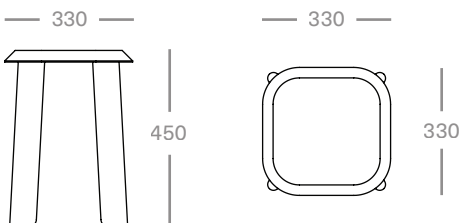

Humble

Humble Low Stool

Designed and manufactured in Australia.

Dimensions 330W x 330D x 450H mm

Materials American Ash

Colours Natural, Black Stained*

Lead Time 6 - 8 weeks

American white oak, American walnut & other species available upon request*
Custom timber stain colours available upon request*

Humble High Stool

Designed and manufactured in Australia.

Dimensions 330W x 330D x 650/750H mm

Materials American Ash

Colours Natural, Black Stained*

Lead Time 6 - 8 weeks

American white oak, American walnut & other species available upon request*
Custom timber stain colours available upon request*