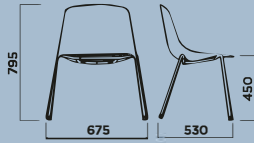

PURE LOOP BINUANCE MAXI

# PURE LOOP BINUANCE MAXI

DESIGN:  
CLAUS BREINHOLT

ONE-PIECE SHELL IN POLYPROPYLENE REINFORCED WITH FIBREGLASS USING TWO-SHOT INJECTION TECHNOLOGY. 4 LEGGED FRAME IN PAINTED STEEL.

## PURE LOOP BINUANCE MAXI

Pure Loop is one of the Infiniti classic pieces, a family of chairs born from the insatiable creativity of Claus Breinholt which every year adds new, pure and simple products to the series. Pure Loop family introduces the "Maxi" variation: a polypropylene seat with a larger dimension, available with a 4 legs frame, sledge, relax and swivel base (fixed or with castors). The new shell can be binuance, with new combinations ton sur ton or, for more comfort, upholstered in leather or fabric.

—  
THANKS TO ITS DIMENSIONS AND COMFORT, PURE LOOP MAXI IS IDEAL FOR COMMUNITY SETTING AS LIBRARIES OR MEETING ROOMS, OR HOME LOCATION MATCHED WITH EXTENDABLE TABLES.

PURE LOOP BINUANCE MAXI

PURE LOOP BINUANCE MAXI  
4 LEGS