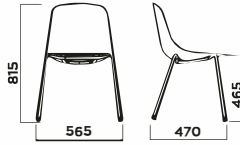

PURE LOOP BINUANCE 4 LEGS

RIVESTIMENTO
Upholstery

IMPILABILITÀ
Stackability

ESTERNO
Outdoor