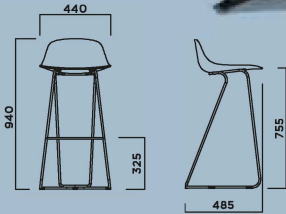

PURE LOOP MINI

PURE LOOP MINI

DESIGN:
CLAUS BREINHOLT

STOOL WITH DANDY FRAME
MADE OF WHITE PAINTED STEEL
ROD, WITH FOOTREST AND
WHITE POLYPROPYLENE SHELL.

PURE LOOP MINI

The "Pure" shell becomes "Mini", assembled on different types of stool frames: four legs, Rod, Dandy, and the brand new Updown.