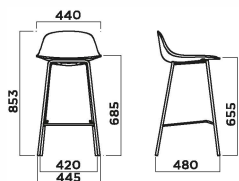

PURE LOOP MINI KITCHEN 4 LEGS