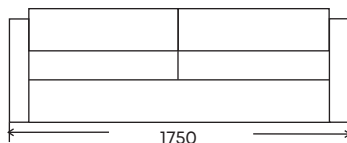

3.5 Seater

3 Seater

2.5 Seater

2 Seater

Chair

FRAME: Kiln dried plantation timber
SEAT SUSPENSION: No-sag spring suspension
SEAT CUSHION: High resilience foam with 10 Year Guarantee
BACK CUSHION: Feather back cushion
LEGS: Hidden nylon glides