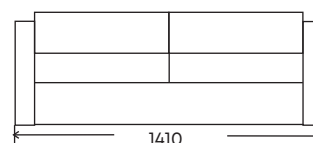

3.5 Seater

3 Seater

2.5 Seater

2 Seater

Chair

FRAME: Kiln dried plantation timber
SEAT SUSPENSION: No-sag spring suspension
SEAT CUSHION: High resilience foam with 10 Year Guarantee
BACK CUSHION: Feather back cushion
LEGS: Hidden nylon glides