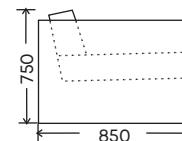

3.5 Seater

3 Seater

2.5 Seater

2 Seater

Chair

FRAME: Kiln dried plantation timber
SEAT SUSPENSION: No-sag spring suspension
SEAT CUSHION: High resilience foam with 10 Year Guarantee
BACK CUSHION: Feather back cushion
LEGS: Hidden nylon glides