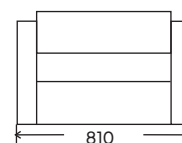

3.5 Seater

3 Seater

2.5 Seater

2 Seater

Chair

FRAME: Kiln dried plantation timber
SEAT SUSPENSION: No-sag spring suspension
SEAT CUSHION: High resilience foam with 10 Year Guarantee
BACK CUSHION: Feather back cushion
LEGS: Hidden nylon glides