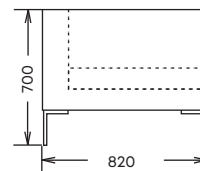

3 seater

2 seater

chair

FRAME:

Kiln dried hardwood and plantation timber Warwick

SEAT SUSPENSION:

BlackCat webbing suspension

SEAT CUSHION: