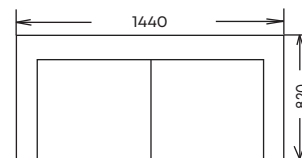

3 seater

2 seater

chair

FRAME:

Kiln dried hardwood and plantation timber Warwick

SEAT SUSPENSION:

BlackCat webbing suspension

SEAT CUSHION: