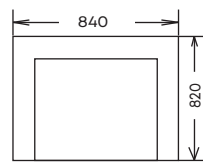

3 seater

2 seater

chair

FRAME:

Kiln dried hardwood and plantation timber Warwick

SEAT SUSPENSION:

BlackCat webbing suspension

SEAT CUSHION: