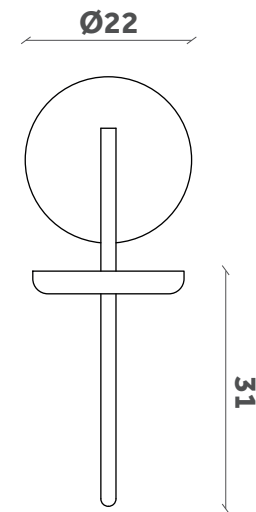

Design Paolo Cappello

PV 03

CIGALES

Portapiante/Flower pot
Design Paolo Cappello

PV 04

FINITURE / FINISHES

Struttura Structure

Metallo / Metal