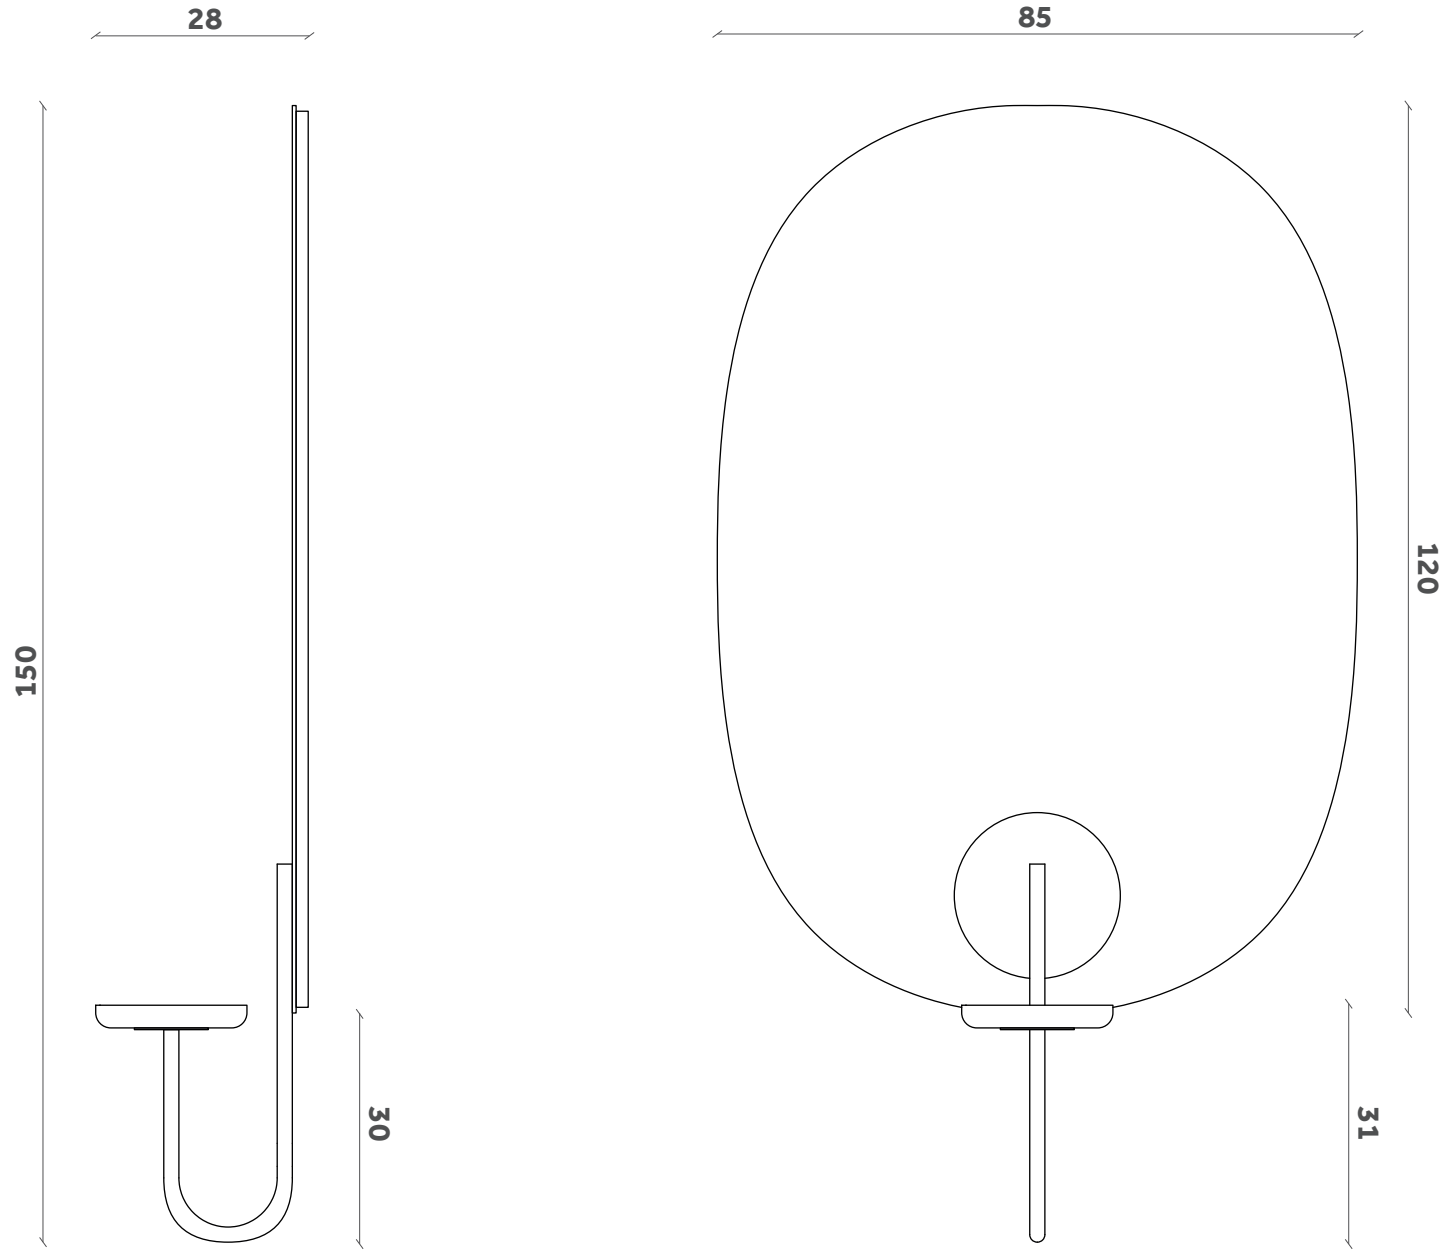

Design Paolo Cappello

PV 03

CIGALES

Portapiante/Flower pot
Design Paolo Cappello

PV 04

FINITURE / FINISHES

Struttura Structure

Metallo / Metal