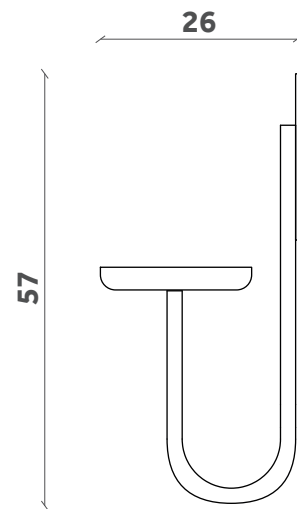

Design Paolo Cappello

PV 03

CIGALES

Portapiante/Flower pot
Design Paolo Cappello

PV 04

FINITURE / FINISHES

Struttura Structure

Metallo / Metal