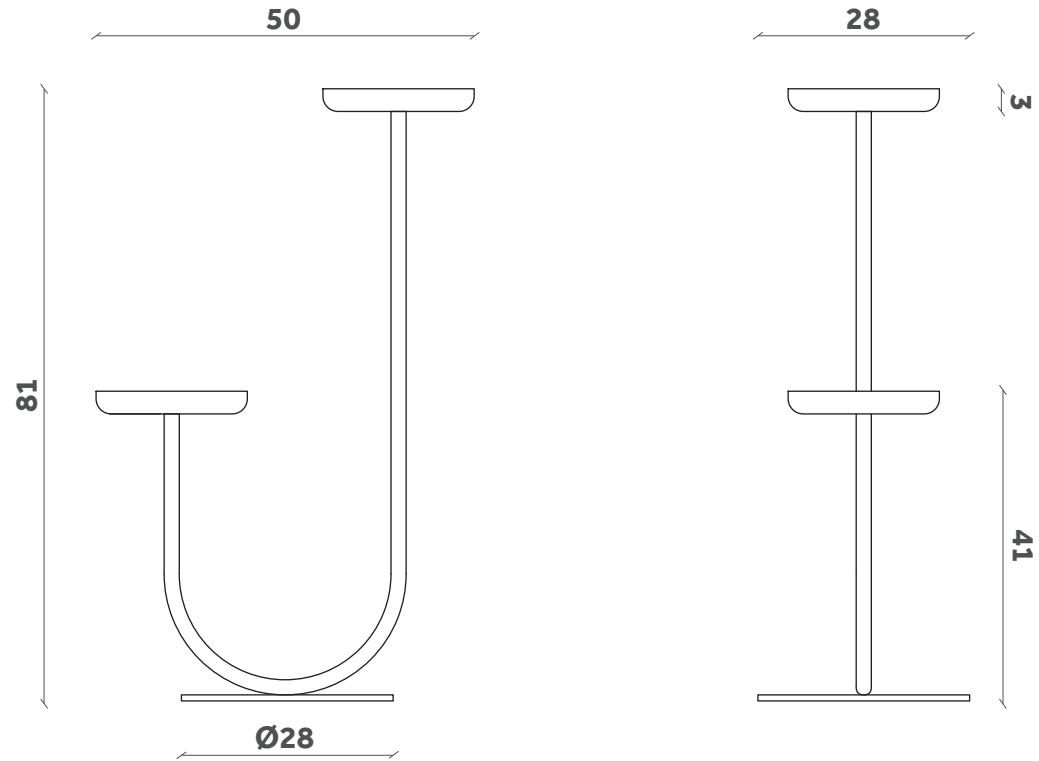

CIGALES

Portapiante/Flower pot
Design Paolo Cappello

PV 01

CIGALES

Portapiante/Flower pot
Design Paolo Cappello

PV 02

CIGALES

Portapiante/Flower pot

Design Paolo Cappello

PV 03

CIGALES

Portapiante/Flower pot
Design Paolo Cappello

PV 04

FINITURE / FINISHES

Struttura Structure

Metallo / Metal