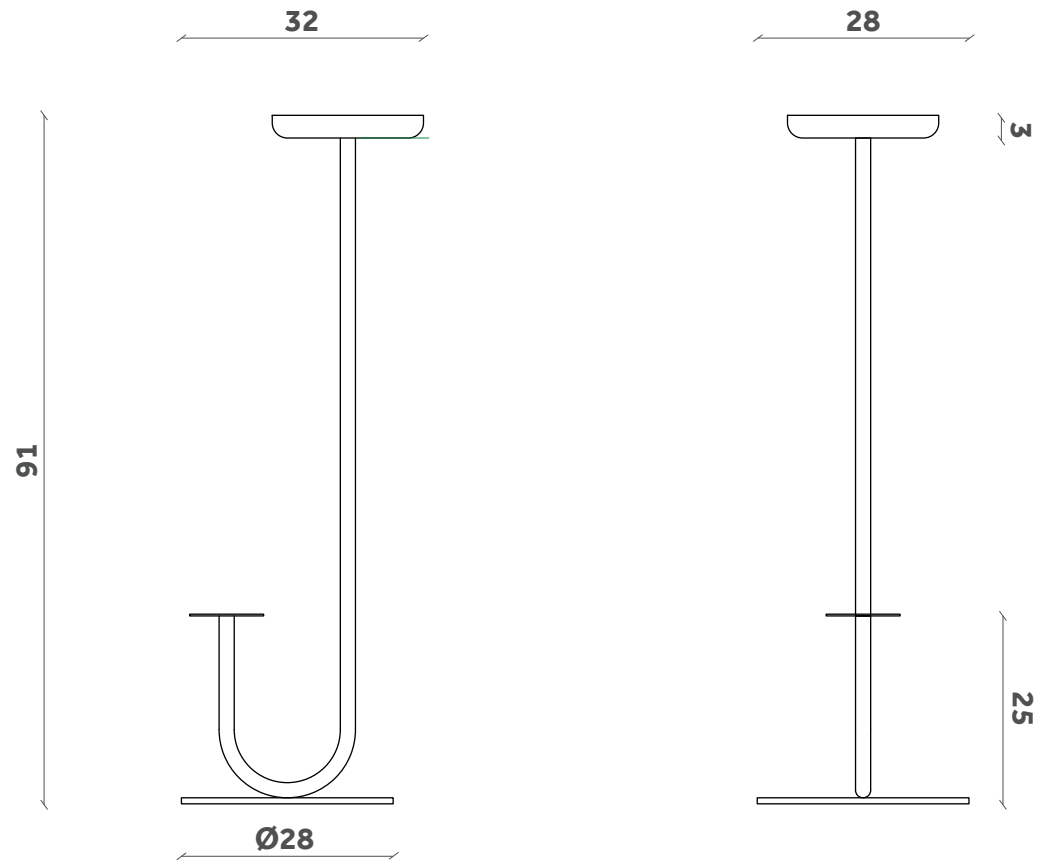

CIGALES

Portapiante/Flower pot
Design Paolo Cappello

PV 01

CIGALES

Portapiante/Flower pot
Design Paolo Cappello

PV 02

CIGALES

Portapiante/Flower pot

Design Paolo Cappello

PV 03

CIGALES

Portapiante/Flower pot
Design Paolo Cappello

PV 04

FINITURE / FINISHES

Struttura Structure

Metallo / Metal