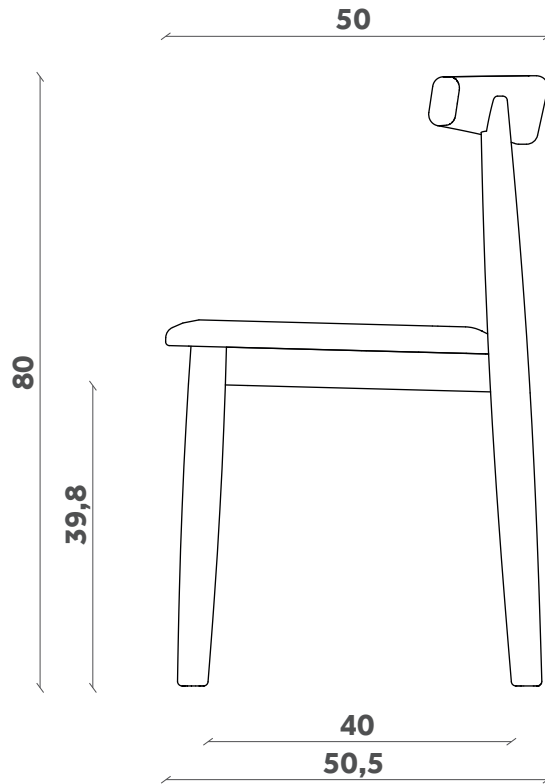

**CLARETTA BOLD**

Sedia/Chair

Design Florian Schmid

**SD 46**

**Struttura**  
Structure

**Legno / Wood**

Ash

Ash stained Oak