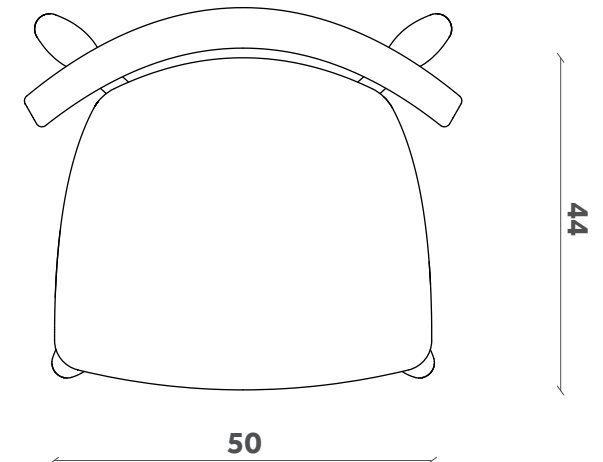

**CLARETTA BOLD**

Sedia/Chair

Design Florian Schmid

**SD 46**

**Struttura**  
Structure

**Legno / Wood**

Ash

Ash stained Oak