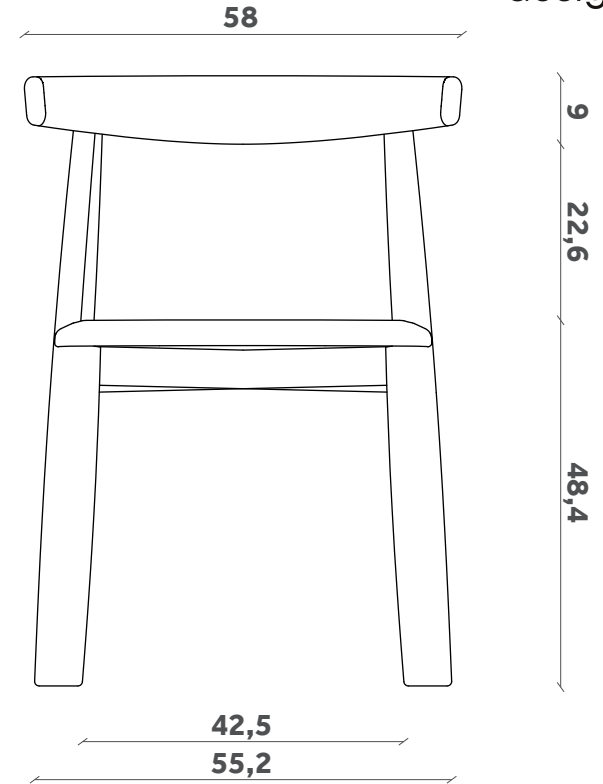

**CLARETTA BOLD**

Sedia/Chair

Design Florian Schmid

**SD 46**

**Struttura**  
Structure

**Legno / Wood**

Ash

Ash stained Oak