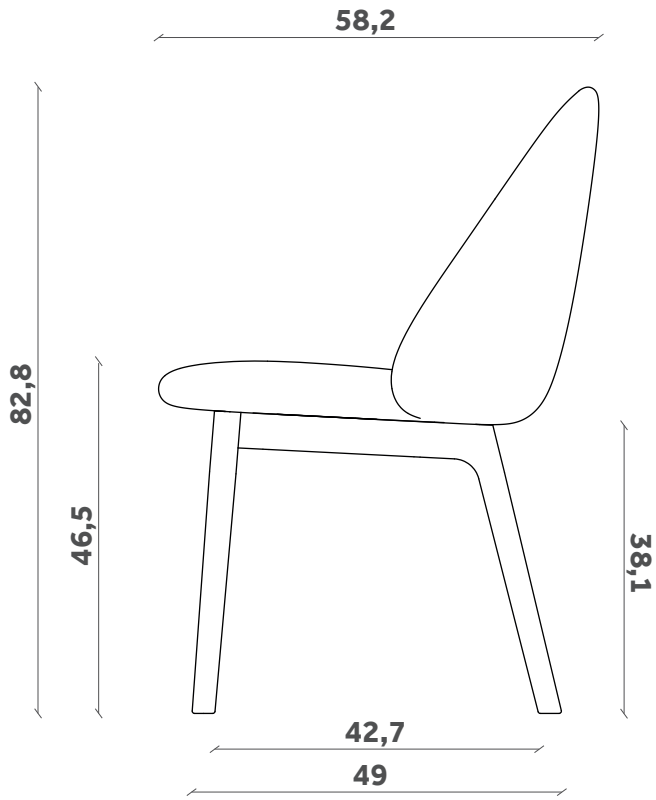

**IOLA**  
Sedia/Chair  
Design e-ggs  
**SD 54**

**Base**  
Base

**Legno / Wood**

Ash

Black ash

Anthracite ash

**Seduta**  
Seat

**Tessuto cliente**

min. 2 pezzi  
h1,40x1,2ml a seduta

**Customer own fabric**

min. 2 pieces  
h1,40x1,2lm each

**Tramè**

Beige

Dove Gray

Orange

Pistacchio