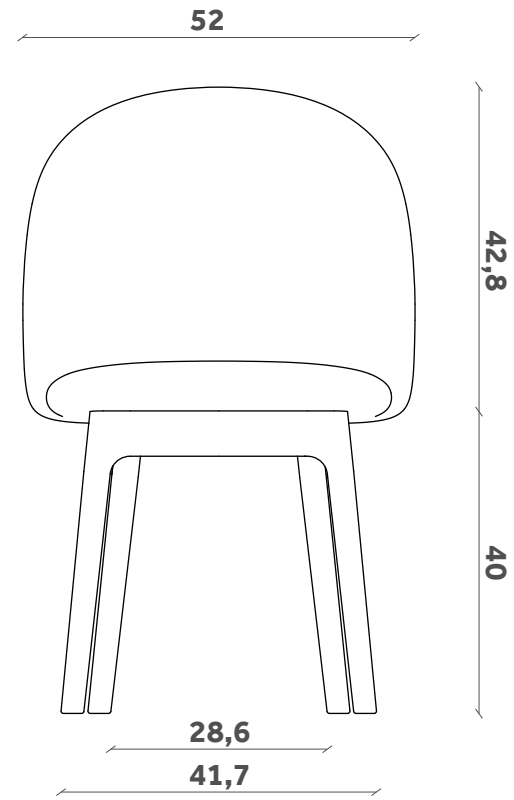

**IOLA**  
Sedia/Chair  
Design e-ggs  
**SD 54**

**Base**  
Base

**Legno / Wood**

Ash

Black ash

Anthracite ash

**Seduta**  
Seat

**Tessuto cliente**

min. 2 pezzi  
h1,40x1,2ml a seduta

**Customer own fabric**

min. 2 pieces  
h1,40x1,2lm each

**Tramè**

Beige

Dove Gray

Orange

Pistacchio