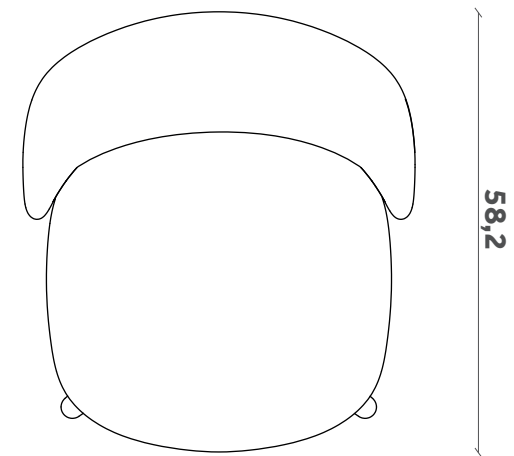

**IOLA**  
Sedia/Chair  
Design e-ggs  
**SD 54**

**Base**  
Base

**Legno / Wood**

Ash

Black ash

Anthracite ash

**Seduta**  
Seat

**Tessuto cliente**

min. 2 pezzi  
h1,40x1,2ml a seduta

**Customer own fabric**

min. 2 pieces  
h1,40x1,2lm each

**Tramè**

Beige

Dove Gray

Orange

Pistacchio