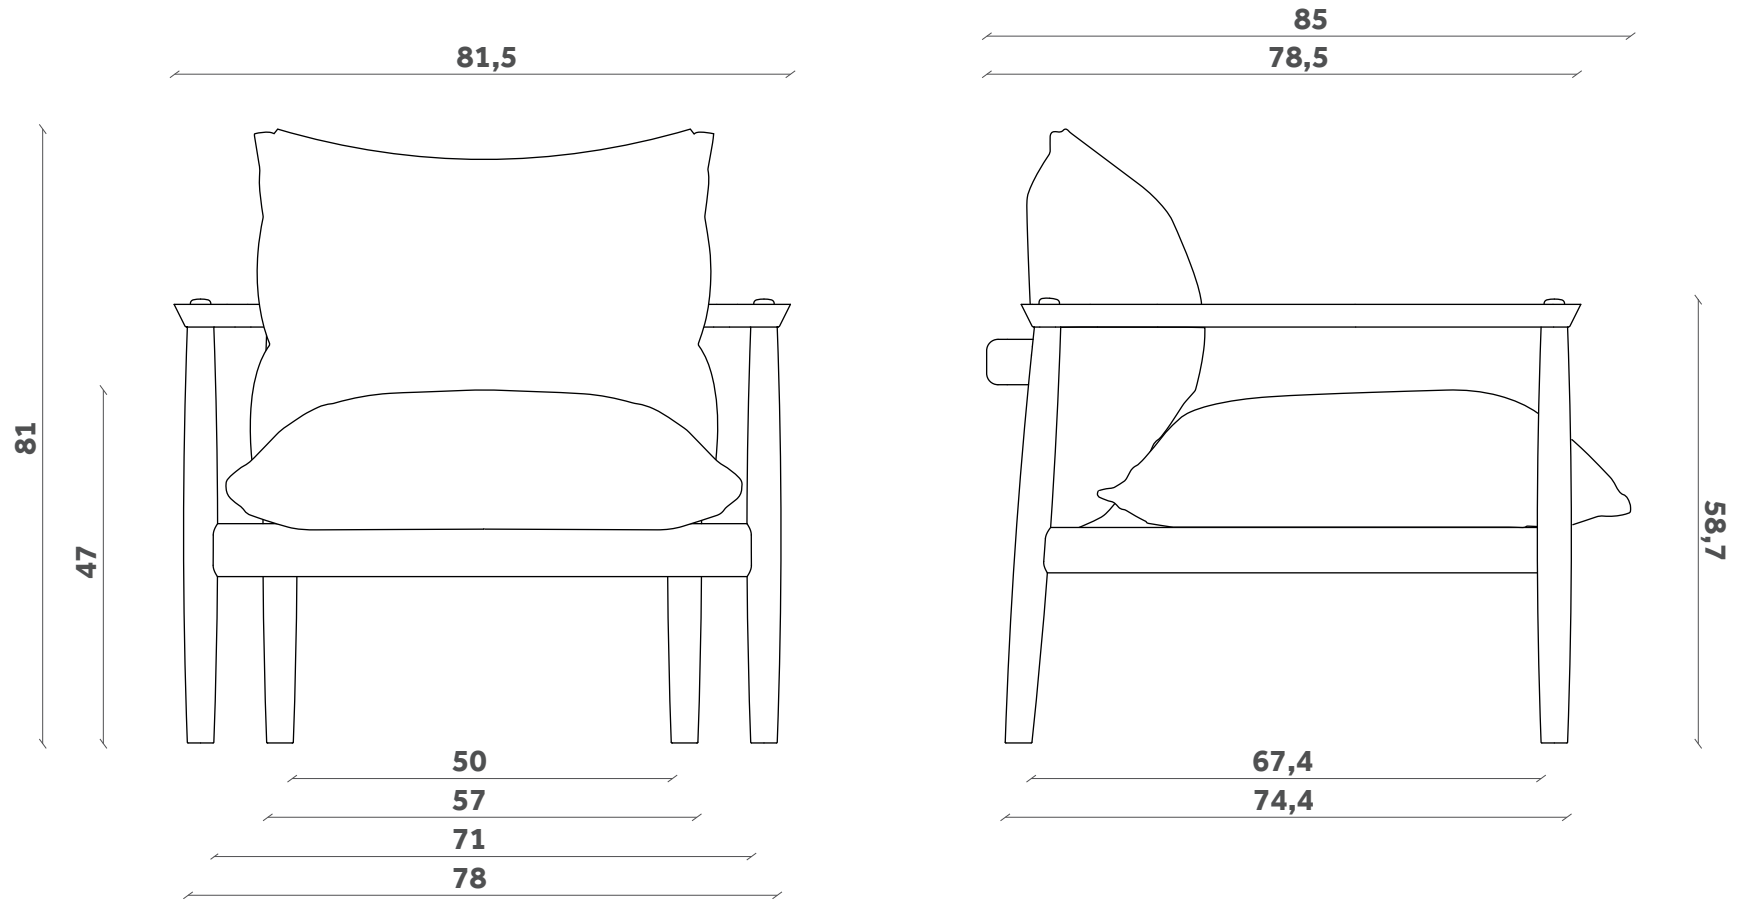

SERGIA

Poltrona/Armchair

Design Francesco Beghetto

PL 47

Base
Base

Legno / Wood

Beech

Ash Stained
Walnut

Black Aniline

Intense Blue
Aniline

Gray Aniline

Seduta
Seat

Tessuto cliente
min. 2 pezzi
h1,40x2,7ml a seduta

Customer own fabric
min. 2 pieces
h1,40x2,7lm each

Bubble

Black