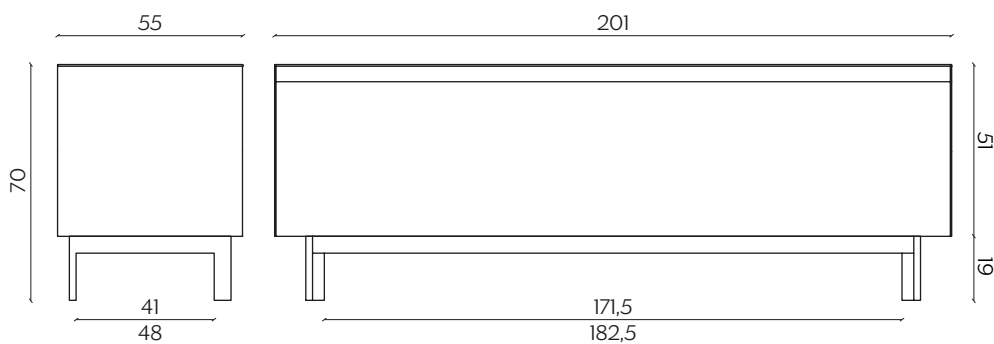

Vitrum is an essential, discreet addition to the living room. The frame
is covered in glass or ceramic, while a single door emphasises
the potential of wood.

DIMENSIONI | DIMENSIONS

lunghezza | width: 201 cm

larghezza | depth: 55 cm

altezza | height: 70 cm

AMBIENTE | ENVIRONMENT

interno | indoor

DOWNLOAD | DOWNLOADS

la guida Cura e Manutenzione è disponibile su miniforms.com
Care and Maintenance guide is available at miniforms.com