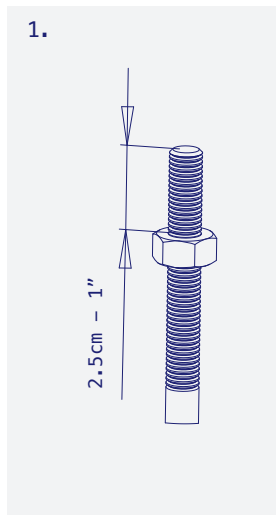

Model	Esplanade
Part Number	ESAL27
Material	Aluminium
Base Diameter	680mm - 27"
Style	Dining height / Bar height
Height excl. Table Top	710mm - 28" / 1080mm - 42.5"
Column	Ø75mm - 2.9"
Top Plate	Fixed
Gross Weight (GW)	5.9kg - 13.00lbs
Net Weight (NW)	4.7kg - 10.36lbs
Carton Measurement	600 x 600 x 100mm - 23.6 x 23.6 x 4"
Max Recommended Top Size	900mm 35.5" Dining / 700mm 27.5" Bar

Esplanade

Hand tools not supplied.

Maximum Table Top Sizing Recommended: Dining Height

COLLECTION	PRODUCT	SQUARE				ROUND				RECTANGLE
		30" / 760MM	34" / 860MM	40" / 1000MM	46" / 1150MM	34" / 860MM	40" / 1000MM	43" / 1100MM	50" / 1300MM	32" X 62" 800MM X 1550MM
ALUMINIUM X-BASE	AVENUE (AVAL27)									
	ESPLANADE (ESAL27)									
	TERRACE (TCAL27)									
STEEL DISC	LUNAR 21" (LNST21)									
STEEL X-BASE	PARKWAY 22" (PWST22)									
	PARKWAY 27" (PWST27)									
	PARKWAY 30" (PWST30)									
	PARKWAY 36" (PWST36)									
	TRAIL 22" (TRST22)									
	TRAIL 27" (TRST27)									
	TRAIL 30" (TRST30)									
	TRAIL 36" (TRST36)									
T-BASE	PARKWAY T-BASE (PTST22)									
	TRAIL T-BASE (TTST22)									

Maximum Table Top Sizing Recommended: Bar Height

COLLECTION	PRODUCT	SQUARE			ROUND		
		24" / 600MM	30" / 760MM	34" / 860MM	30" / 760MM	34" / 860MM	40" / 1000MM
ALUMINIUM X-BASE	AVENUE (AVAL27-B)						
	ESPLANADE (ESAL27-B)						
	TERRACE (TCAL27-B)						
STEEL DISC	LUNAR 21" (LNST21-B)						
STEEL X-BASE	PARKWAY 22" (PWST22-B)						
	PARKWAY 27" (PWST27-B)						
	PARKWAY 30" (PWST30-B)						
	TRAIL 22" (TRST22-B)						
	TRAIL 27" (TRST27-B)						
	TRAIL 30" (TRST30-B)			