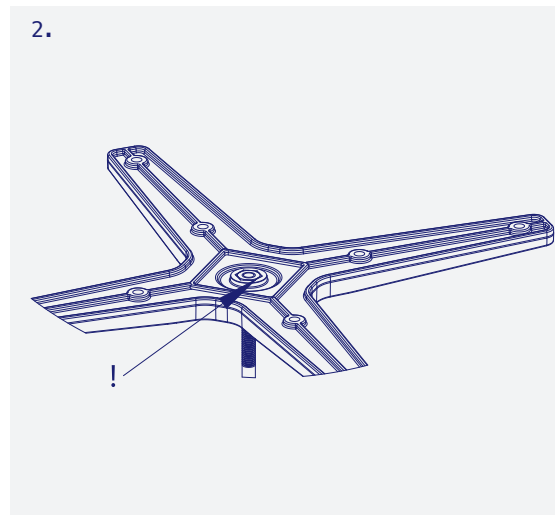

Esplanade

Classic and architectural, the No Rock 'Esplanade' table base exemplifies a prestige. Elegant, established and confident, the 'Esplanade' is suited to the sophisticated dining experience. Custom colours available.

Model	Esplanade
Part Number	ESAL27
Material	Aluminium
Base Diameter	680mm - 27"
Style	Dining height / Bar height
Height excl. Table Top	710mm - 28" / 1080mm - 42.5"
Column	Ø75mm - 2.9"
Top Plate	Fixed
Gross Weight (GW)	5.9kg - 13.00lbs
Net Weight (NW)	4.7kg - 10.36lbs
Carton Measurement	600 x 600 x 100mm - 23.6 x 23.6 x 4"
Max Recommended Top Size	900mm 35.5" Dining / 700mm 27.5" Bar

Esplanade

Hand tools not supplied.

Maximum Table Top Sizing Recommended: Dining Height

COLLECTION	PRODUCT	SQUARE				ROUND				RECTANGLE
		30" / 760MM	34" / 860MM	40" / 1000MM	46" / 1150MM	34" / 860MM	40" / 1000MM	43" / 1100MM	50" / 1300MM	32" X 62" 800MM X 1550MM
ALUMINIUM X-BASE	AVENUE (AVAL27)									
	ESPLANADE (ESAL27)									
	TERRACE (TCAL27)									
STEEL DISC	LUNAR 21" (LNST21)									
STEEL X-BASE	PARKWAY 22" (PWST22)									
	PARKWAY 27" (PWST27)									
	PARKWAY 30" (PWST30)									
	PARKWAY 36" (PWST36)									
	TRAIL 22" (TRST22)									
	TRAIL 27" (TRST27)									
	TRAIL 30" (TRST30)									
	TRAIL 36" (TRST36)									
T-BASE	PARKWAY T-BASE (PTST22)									
	TRAIL T-BASE (TTST22)									

Maximum Table Top Sizing Recommended: Bar Height

COLLECTION	PRODUCT	SQUARE			ROUND		
		24" / 600MM	30" / 760MM	34" / 860MM	30" / 760MM	34" / 860MM	40" / 1000MM
ALUMINIUM X-BASE	AVENUE (AVAL27-B)						
	ESPLANADE (ESAL27-B)						
	TERRACE (TCAL27-B)						
STEEL DISC	LUNAR 21" (LNST21-B)						
STEEL X-BASE	PARKWAY 22" (PWST22-B)						
	PARKWAY 27" (PWST27-B)						
	PARKWAY 30" (PWST30-B)						
	TRAIL 22" (TRST22-B)						
	TRAIL 27" (TRST27-B)						
	TRAIL 30" (TRST30-B)			