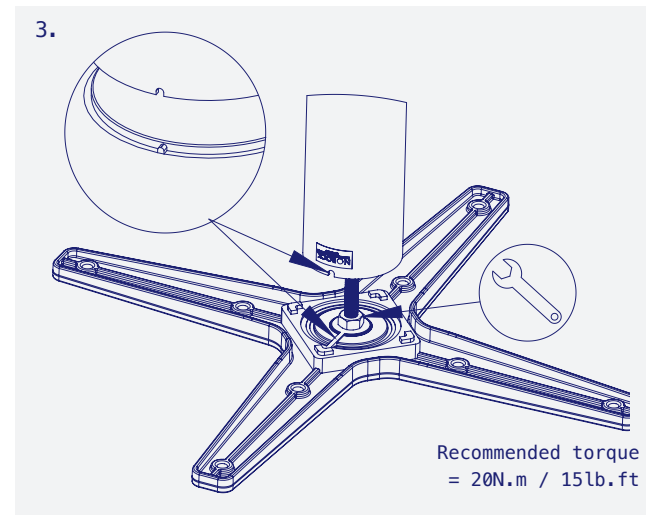

Model	Esplanade
Part Number	ESAL27
Material	Aluminium
Base Diameter	680mm - 27"
Style	Dining height / Bar height
Height excl. Table Top	710mm - 28" / 1080mm - 42.5"
Column	Ø75mm - 2.9"
Top Plate	Fixed
Gross Weight (GW)	5.9kg - 13.00lbs
Net Weight (NW)	4.7kg - 10.36lbs
Carton Measurement	600 x 600 x 100mm - 23.6 x 23.6 x 4"
Max Recommended Top Size	900mm 35.5" Dining / 700mm 27.5" Bar

Esplanade

Hand tools not supplied.

Maximum Table Top Sizing Recommended: Dining Height

COLLECTION	PRODUCT	SQUARE				ROUND				RECTANGLE
		30" / 760MM	34" / 860MM	40" / 1000MM	46" / 1150MM	34" / 860MM	40" / 1000MM	43" / 1100MM	50" / 1300MM	32" X 62" 800MM X 1550MM
ALUMINIUM X-BASE	AVENUE (AVAL27)									
	ESPLANADE (ESAL27)									
	TERRACE (TCAL27)									
STEEL DISC	LUNAR 21" (LNST21)									
STEEL X-BASE	PARKWAY 22" (PWST22)									
	PARKWAY 27" (PWST27)									
	PARKWAY 30" (PWST30)									
	PARKWAY 36" (PWST36)									
	TRAIL 22" (TRST22)									
	TRAIL 27" (TRST27)									
	TRAIL 30" (TRST30)									
	TRAIL 36" (TRST36)									
T-BASE	PARKWAY T-BASE (PTST22)									
	TRAIL T-BASE (TTST22)									

Maximum Table Top Sizing Recommended: Bar Height

COLLECTION	PRODUCT	SQUARE			ROUND		
		24" / 600MM	30" / 760MM	34" / 860MM	30" / 760MM	34" / 860MM	40" / 1000MM
ALUMINIUM X-BASE	AVENUE (AVAL27-B)						
	ESPLANADE (ESAL27-B)						
	TERRACE (TCAL27-B)						
STEEL DISC	LUNAR 21" (LNST21-B)						
STEEL X-BASE	PARKWAY 22" (PWST22-B)						
	PARKWAY 27" (PWST27-B)						
	PARKWAY 30" (PWST30-B)						
	TRAIL 22" (TRST22-B)						
	TRAIL 27" (TRST27-B)						
	TRAIL 30" (TRST30-B)			