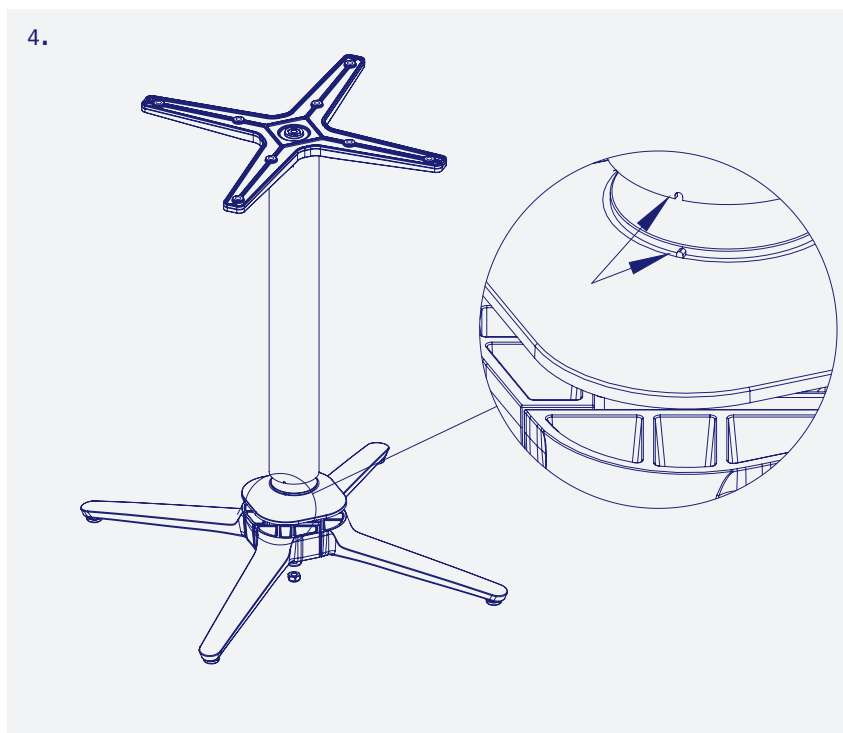

Esplanade

Classic and architectural, the No Rock 'Esplanade' table base exemplifies a prestige. Elegant, established and confident, the 'Esplanade' is suited to the sophisticated dining experience. Custom colours available.

Model	Esplanade
Part Number	ESAL27
Material	Aluminium
Base Diameter	680mm - 27"
Style	Dining height / Bar height
Height excl. Table Top	710mm - 28" / 1080mm - 42.5"
Column	Ø75mm - 2.9"
Top Plate	Fixed
Gross Weight (GW)	5.9kg - 13.00lbs
Net Weight (NW)	4.7kg - 10.36lbs
Carton Measurement	600 x 600 x 100mm - 23.6 x 23.6 x 4"
Max Recommended Top Size	900mm 35.5" Dining / 700mm 27.5" Bar

Esplanade

Hand tools not supplied.

Maximum Table Top Sizing Recommended: Dining Height

COLLECTION	PRODUCT	SQUARE				ROUND				RECTANGLE
		30" / 760MM	34" / 860MM	40" / 1000MM	46" / 1150MM	34" / 860MM	40" / 1000MM	43" / 1100MM	50" / 1300MM	32" X 62" 800MM X 1550MM
ALUMINIUM X-BASE	AVENUE (AVAL27)									
	ESPLANADE (ESAL27)									
	TERRACE (TCAL27)									
STEEL DISC	LUNAR 21" (LNST21)									
STEEL X-BASE	PARKWAY 22" (PWST22)									
	PARKWAY 27" (PWST27)									
	PARKWAY 30" (PWST30)									
	PARKWAY 36" (PWST36)									
	TRAIL 22" (TRST22)									
	TRAIL 27" (TRST27)									
	TRAIL 30" (TRST30)									
	TRAIL 36" (TRST36)									
T-BASE	PARKWAY T-BASE (PTST22)									
	TRAIL T-BASE (TTST22)									

Maximum Table Top Sizing Recommended: Bar Height

COLLECTION	PRODUCT	SQUARE			ROUND		
		24" / 600MM	30" / 760MM	34" / 860MM	30" / 760MM	34" / 860MM	40" / 1000MM
ALUMINIUM X-BASE	AVENUE (AVAL27-B)						
	ESPLANADE (ESAL27-B)						
	TERRACE (TCAL27-B)						
STEEL DISC	LUNAR 21" (LNST21-B)						
STEEL X-BASE	PARKWAY 22" (PWST22-B)						
	PARKWAY 27" (PWST27-B)						
	PARKWAY 30" (PWST30-B)						
	TRAIL 22" (TRST22-B)						
	TRAIL 27" (TRST27-B)						
	TRAIL 30" (TRST30-B)			