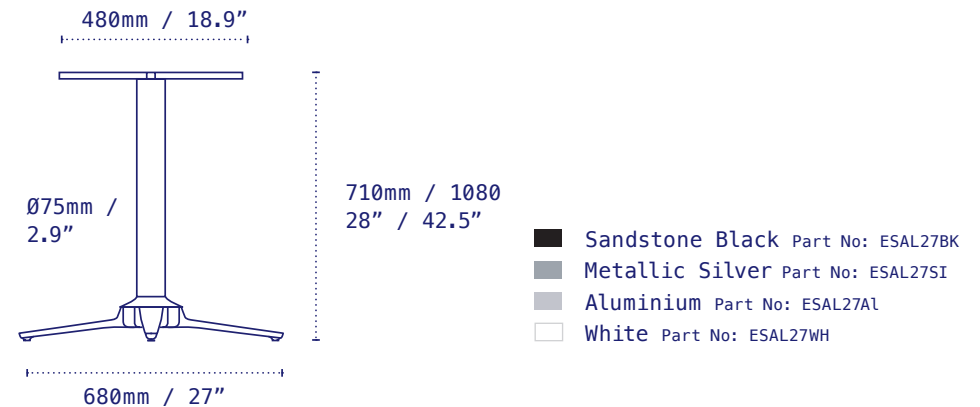

Model	Esplanade
Part Number	ESAL27
Material	Aluminium
Base Diameter	680mm - 27"
Style	Dining height / Bar height
Height excl. Table Top	710mm - 28" / 1080mm - 42.5"
Column	Ø75mm - 2.9"
Top Plate	Fixed
Gross Weight (GW)	5.9kg - 13.00lbs
Net Weight (NW)	4.7kg - 10.36lbs
Carton Measurement	600 x 600 x 100mm - 23.6 x 23.6 x 4"
Max Recommended Top Size	900mm 35.5" Dining / 700mm 27.5" Bar

Esplanade

Hand tools not supplied.

Maximum Table Top Sizing Recommended: Dining Height

COLLECTION	PRODUCT	SQUARE				ROUND				RECTANGLE
		30" / 760MM	34" / 860MM	40" / 1000MM	46" / 1150MM	34" / 860MM	40" / 1000MM	43" / 1100MM	50" / 1300MM	32" X 62" 800MM X 1550MM
ALUMINIUM X-BASE	AVENUE (AVAL27)									
	ESPLANADE (ESAL27)									
	TERRACE (TCAL27)									
STEEL DISC	LUNAR 21" (LNST21)									
STEEL X-BASE	PARKWAY 22" (PWST22)									
	PARKWAY 27" (PWST27)									
	PARKWAY 30" (PWST30)									
	PARKWAY 36" (PWST36)									
	TRAIL 22" (TRST22)									
	TRAIL 27" (TRST27)									
	TRAIL 30" (TRST30)									
	TRAIL 36" (TRST36)									
T-BASE	PARKWAY T-BASE (PTST22)									
	TRAIL T-BASE (TTST22)									

Maximum Table Top Sizing Recommended: Bar Height

COLLECTION	PRODUCT	SQUARE			ROUND		
		24" / 600MM	30" / 760MM	34" / 860MM	30" / 760MM	34" / 860MM	40" / 1000MM
ALUMINIUM X-BASE	AVENUE (AVAL27-B)						
	ESPLANADE (ESAL27-B)						
	TERRACE (TCAL27-B)						
STEEL DISC	LUNAR 21" (LNST21-B)						
STEEL X-BASE	PARKWAY 22" (PWST22-B)						
	PARKWAY 27" (PWST27-B)						
	PARKWAY 30" (PWST30-B)						
	TRAIL 22" (TRST22-B)						
	TRAIL 27" (TRST27-B)						
	TRAIL 30" (TRST30-B)			