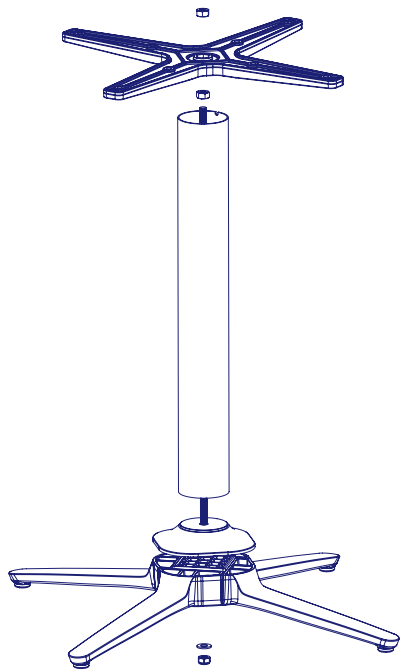

Esplanade

Classic and architectural, the No Rock 'Esplanade' table base exemplifies a prestige. Elegant, established and confident, the 'Esplanade' is suited to the sophisticated dining experience. Custom colours available.

Model	Esplanade
Part Number	ESAL27
Material	Aluminium
Base Diameter	680mm - 27"
Style	Dining height / Bar height
Height excl. Table Top	710mm - 28" / 1080mm - 42.5"
Column	Ø75mm - 2.9"
Top Plate	Fixed
Gross Weight (GW)	5.9kg - 13.00lbs
Net Weight (NW)	4.7kg - 10.36lbs
Carton Measurement	600 x 600 x 100mm - 23.6 x 23.6 x 4"
Max Recommended Top Size	900mm 35.5" Dining / 700mm 27.5" Bar

Esplanade

Hand tools not supplied.

Maximum Table Top Sizing Recommended: Dining Height

COLLECTION	PRODUCT	SQUARE				ROUND				RECTANGLE
		30" / 760MM	34" / 860MM	40" / 1000MM	46" / 1150MM	34" / 860MM	40" / 1000MM	43" / 1100MM	50" / 1300MM	32" X 62" 800MM X 1550MM
ALUMINIUM X-BASE	AVENUE (AVAL27)									
	ESPLANADE (ESAL27)									
	TERRACE (TCAL27)									
STEEL DISC	LUNAR 21" (LNST21)									
STEEL X-BASE	PARKWAY 22" (PWST22)									
	PARKWAY 27" (PWST27)									
	PARKWAY 30" (PWST30)									
	PARKWAY 36" (PWST36)									
	TRAIL 22" (TRST22)									
	TRAIL 27" (TRST27)									
	TRAIL 30" (TRST30)									
	TRAIL 36" (TRST36)									
T-BASE	PARKWAY T-BASE (PTST22)									
	TRAIL T-BASE (TTST22)									

Maximum Table Top Sizing Recommended: Bar Height

COLLECTION	PRODUCT	SQUARE			ROUND		
		24" / 600MM	30" / 760MM	34" / 860MM	30" / 760MM	34" / 860MM	40" / 1000MM
ALUMINIUM X-BASE	AVENUE (AVAL27-B)						
	ESPLANADE (ESAL27-B)						
	TERRACE (TCAL27-B)						
STEEL DISC	LUNAR 21" (LNST21-B)						
STEEL X-BASE	PARKWAY 22" (PWST22-B)						
	PARKWAY 27" (PWST27-B)						
	PARKWAY 30" (PWST30-B)						
	TRAIL 22" (TRST22-B)						
	TRAIL 27" (TRST27-B)						
	TRAIL 30" (TRST30-B)			