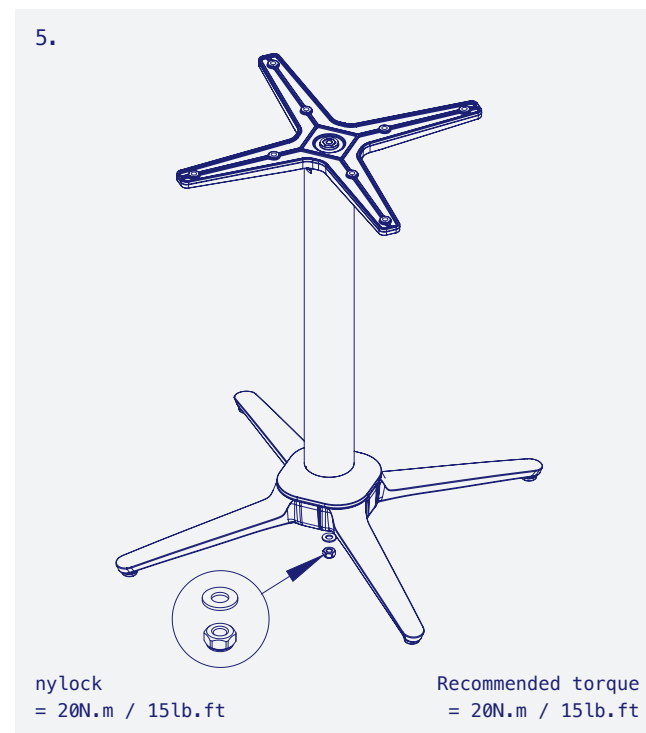

Model	Esplanade
Part Number	ESAL27
Material	Aluminium
Base Diameter	680mm - 27"
Style	Dining height / Bar height
Height excl. Table Top	710mm - 28" / 1080mm - 42.5"
Column	Ø75mm - 2.9"
Top Plate	Fixed
Gross Weight (GW)	5.9kg - 13.00lbs
Net Weight (NW)	4.7kg - 10.36lbs
Carton Measurement	600 x 600 x 100mm - 23.6 x 23.6 x 4"
Max Recommended Top Size	900mm 35.5" Dining / 700mm 27.5" Bar

Esplanade

Hand tools not supplied.

Maximum Table Top Sizing Recommended: Dining Height

COLLECTION	PRODUCT	SQUARE				ROUND				RECTANGLE
		30" / 760MM	34" / 860MM	40" / 1000MM	46" / 1150MM	34" / 860MM	40" / 1000MM	43" / 1100MM	50" / 1300MM	32" X 62" 800MM X 1550MM
ALUMINIUM X-BASE	AVENUE (AVAL27)									
	ESPLANADE (ESAL27)									
	TERRACE (TCAL27)									
STEEL DISC	LUNAR 21" (LNST21)									
STEEL X-BASE	PARKWAY 22" (PWST22)									
	PARKWAY 27" (PWST27)									
	PARKWAY 30" (PWST30)									
	PARKWAY 36" (PWST36)									
	TRAIL 22" (TRST22)									
	TRAIL 27" (TRST27)									
	TRAIL 30" (TRST30)									
	TRAIL 36" (TRST36)									
T-BASE	PARKWAY T-BASE (PTST22)									
	TRAIL T-BASE (TTST22)									

Maximum Table Top Sizing Recommended: Bar Height

COLLECTION	PRODUCT	SQUARE			ROUND		
		24" / 600MM	30" / 760MM	34" / 860MM	30" / 760MM	34" / 860MM	40" / 1000MM
ALUMINIUM X-BASE	AVENUE (AVAL27-B)						
	ESPLANADE (ESAL27-B)						
	TERRACE (TCAL27-B)						
STEEL DISC	LUNAR 21" (LNST21-B)						
STEEL X-BASE	PARKWAY 22" (PWST22-B)						
	PARKWAY 27" (PWST27-B)						
	PARKWAY 30" (PWST30-B)						
	TRAIL 22" (TRST22-B)						
	TRAIL 27" (TRST27-B)						
	TRAIL 30" (TRST30-B)			