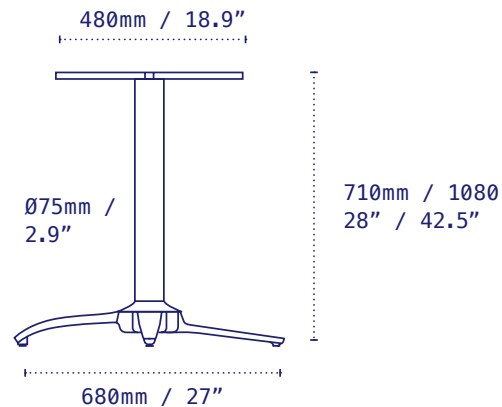

Model	Terrace
Part Number	TCAL27
Material	Aluminium
Base Diameter	680mm - 27"
Style	Dining height / Bar height
Height excl. Table Top	710mm - 28" / 1080mm - 42.5"
Column	Ø75mm - 2.9"
Top Plate	Fixed
Gross Weight (GW)	6.6kg - 14.55lbs
Net Weight (NW)	5.4kg - 11.90lbs
Carton Measurement	600 x 600 x 100mm - 23.6 x 23.6 x 4"
Max Recommended Top Size	900mm 35.5" Dining / 700mm 27.5" Bar

- Sandstone Black Part No: TCAL27BK
- Metallic Silver Part No: TCAL27SI
- Aluminium Part No: TCAL27AL
- White Part No: TCAL27WH

Terrace

Hand tools not supplied.

Maximum Table Top Sizing Recommended: Dining Height

COLLECTION	PRODUCT	SQUARE				ROUND				RECTANGLE
		30" / 760MM	34" / 860MM	40" / 1000MM	46" / 1150MM	34" / 860MM	40" / 1000MM	43" / 1100MM	50" / 1300MM	32" X 62" 800MM X 1550MM
ALUMINIUM X-BASE	AVENUE (AVAL27)									
	ESPLANADE (ESAL27)									
	TERRACE (TCAL27)									
STEEL DISC	LUNAR 21" (LNST21)									
STEEL X-BASE	PARKWAY 22" (PWST22)									
	PARKWAY 27" (PWST27)									
	PARKWAY 30" (PWST30)									
	PARKWAY 36" (PWST36)									
	TRAIL 22" (TRST22)									
	TRAIL 27" (TRST27)									
	TRAIL 30" (TRST30)									
	TRAIL 36" (TRST36)									
T-BASE	PARKWAY T-BASE (PTST22)									
	TRAIL T-BASE (TTST22)									

Maximum Table Top Sizing Recommended: Bar Height

COLLECTION	PRODUCT	SQUARE			ROUND		
		24" / 600MM	30" / 760MM	34" / 860MM	30" / 760MM	34" / 860MM	40" / 1000MM
ALUMINIUM X-BASE	AVENUE (AVAL27-B)						
	ESPLANADE (ESAL27-B)						
	TERRACE (TCAL27-B)						
STEEL DISC	LUNAR 21" (LNST21-B)						
STEEL X-BASE	PARKWAY 22" (PWST22-B)						
	PARKWAY 27" (PWST27-B)						
	PARKWAY 30" (PWST30-B)						
	TRAIL 22" (TRST22-B)						
	TRAIL 27" (TRST27-B)						
	TRAIL 30" (TRST30-B)			