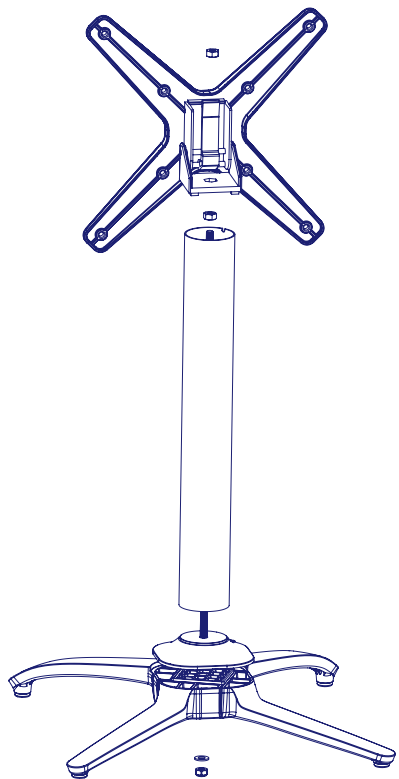

Terrace

Interweaving features from the 'Avenue' and 'Esplanade', the No Rock 'Terrace' table base is designed for limited storage capacities. Functional and award-winning, the 'Terrace' hallmark is its iconic nesting feature. Simply fold, then nest. Custom colours available.

Model	Terrace
Part Number	TCAL27
Material	Aluminium
Base Diameter	680mm - 27"
Style	Dining height / Bar height
Height excl. Table Top	710mm - 28" / 1080mm - 42.5"
Column	Ø75mm - 2.9"
Top Plate	Fixed
Gross Weight (GW)	6.6kg - 14.55lbs
Net Weight (NW)	5.4kg - 11.90lbs
Carton Measurement	600 x 600 x 100mm - 23.6 x 23.6 x 4"
Max Recommended Top Size	900mm 35.5" Dining / 700mm 27.5" Bar

- Sandstone Black Part No: TCAL27BK
- Metallic Silver Part No: TCAL27SI
- Aluminium Part No: TCAL27AL
- White Part No: TCAL27WH

Terrace

Hand tools not supplied.

Maximum Table Top Sizing Recommended: Dining Height

Maximum Table Top Sizing Recommended: Bar Height

COLLECTION	PRODUCT	SQUARE			ROUND		
		24" / 600MM	30" / 760MM	34" / 860MM	30" / 760MM	34" / 860MM	40" / 1000MM
ALUMINIUM X-BASE	AVENUE (AVAL27-B)						
	ESPLANADE (ESAL27-B)						
	TERRACE (TCAL27-B)						
STEEL DISC	LUNAR 21" (LNST21-B)						
STEEL X-BASE	PARKWAY 22" (PWST22-B)						
	PARKWAY 27" (PWST27-B)						
	PARKWAY 30" (PWST30-B)						
	TRAIL 22" (TRST22-B)						
	TRAIL 27" (TRST27-B)						
	TRAIL 30" (TRST30-B)			