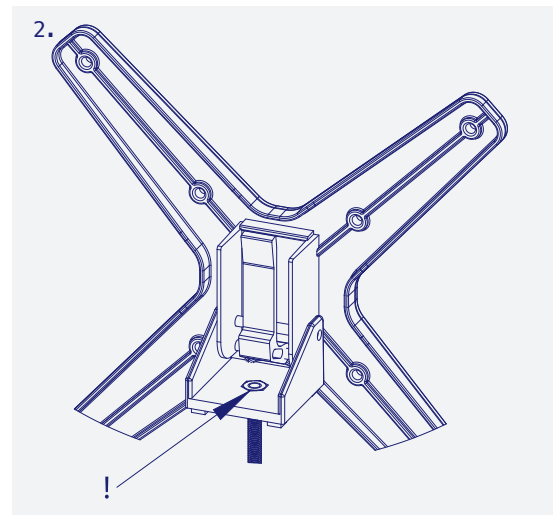

Model	Terrace
Part Number	TCAL27
Material	Aluminium
Base Diameter	680mm - 27"
Style	Dining height / Bar height
Height excl. Table Top	710mm - 28" / 1080mm - 42.5"
Column	Ø75mm - 2.9"
Top Plate	Fixed
Gross Weight (GW)	6.6kg - 14.55lbs
Net Weight (NW)	5.4kg - 11.90lbs
Carton Measurement	600 x 600 x 100mm - 23.6 x 23.6 x 4"
Max Recommended Top Size	900mm 35.5" Dining / 700mm 27.5" Bar

- Sandstone Black Part No: TCAL27BK
- Metallic Silver Part No: TCAL27SI
- Aluminium Part No: TCAL27AL
- White Part No: TCAL27WH

Terrace

Hand tools not supplied.

Maximum Table Top Sizing Recommended: Dining Height

COLLECTION	PRODUCT	SQUARE				ROUND				RECTANGLE
		30" / 760MM	34" / 860MM	40" / 1000MM	46" / 1150MM	34" / 860MM	40" / 1000MM	43" / 1100MM	50" / 1300MM	32" X 62" 800MM X 1550MM
ALUMINIUM X-BASE	AVENUE (AVAL27)									
	ESPLANADE (ESAL27)									
	TERRACE (TCAL27)									
STEEL DISC	LUNAR 21" (LNST21)									
STEEL X-BASE	PARKWAY 22" (PWST22)									
	PARKWAY 27" (PWST27)									
	PARKWAY 30" (PWST30)									
	PARKWAY 36" (PWST36)									
	TRAIL 22" (TRST22)									
	TRAIL 27" (TRST27)									
	TRAIL 30" (TRST30)									
	TRAIL 36" (TRST36)									
T-BASE	PARKWAY T-BASE (PTST22)									
	TRAIL T-BASE (TTST22)									

Maximum Table Top Sizing Recommended: Bar Height

COLLECTION	PRODUCT	SQUARE			ROUND		
		24" / 600MM	30" / 760MM	34" / 860MM	30" / 760MM	34" / 860MM	40" / 1000MM
ALUMINIUM X-BASE	AVENUE (AVAL27-B)						
	ESPLANADE (ESAL27-B)						
	TERRACE (TCAL27-B)						
STEEL DISC	LUNAR 21" (LNST21-B)						
STEEL X-BASE	PARKWAY 22" (PWST22-B)						
	PARKWAY 27" (PWST27-B)						
	PARKWAY 30" (PWST30-B)						
	TRAIL 22" (TRST22-B)						
	TRAIL 27" (TRST27-B)						
	TRAIL 30" (TRST30-B)			