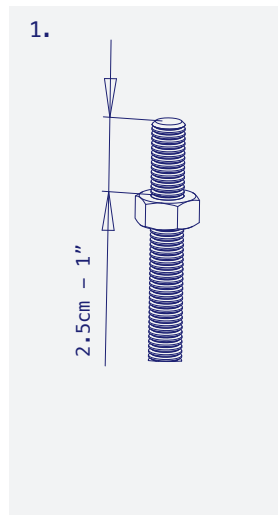

Model	Terrace
Part Number	TCAL27
Material	Aluminium
Base Diameter	680mm - 27"
Style	Dining height / Bar height
Height excl. Table Top	710mm - 28" / 1080mm - 42.5"
Column	Ø75mm - 2.9"
Top Plate	Fixed
Gross Weight (GW)	6.6kg - 14.55lbs
Net Weight (NW)	5.4kg - 11.90lbs
Carton Measurement	600 x 600 x 100mm - 23.6 x 23.6 x 4"
Max Recommended Top Size	900mm 35.5" Dining / 700mm 27.5" Bar

- Sandstone Black Part No: TCAL27BK
- Metallic Silver Part No: TCAL27SI
- Aluminium Part No: TCAL27AL
- White Part No: TCAL27WH

Terrace

Hand tools not supplied.

Maximum Table Top Sizing Recommended: Dining Height

COLLECTION	PRODUCT	SQUARE				ROUND				RECTANGLE
		30" / 760MM	34" / 860MM	40" / 1000MM	46" / 1150MM	34" / 860MM	40" / 1000MM	43" / 1100MM	50" / 1300MM	32" X 62" 800MM X 1550MM
ALUMINIUM X-BASE	AVENUE (AVAL27)									
	ESPLANADE (ESAL27)									
	TERRACE (TCAL27)									
STEEL DISC	LUNAR 21" (LNST21)									
STEEL X-BASE	PARKWAY 22" (PWST22)									
	PARKWAY 27" (PWST27)									
	PARKWAY 30" (PWST30)									
	PARKWAY 36" (PWST36)									
	TRAIL 22" (TRST22)									
	TRAIL 27" (TRST27)									
	TRAIL 30" (TRST30)									
	TRAIL 36" (TRST36)									
T-BASE	PARKWAY T-BASE (PTST22)									
	TRAIL T-BASE (TTST22)									

Maximum Table Top Sizing Recommended: Bar Height

COLLECTION	PRODUCT	SQUARE			ROUND		
		24" / 600MM	30" / 760MM	34" / 860MM	30" / 760MM	34" / 860MM	40" / 1000MM
ALUMINIUM X-BASE	AVENUE (AVAL27-B)						
	ESPLANADE (ESAL27-B)						
	TERRACE (TCAL27-B)						
STEEL DISC	LUNAR 21" (LNST21-B)						
STEEL X-BASE	PARKWAY 22" (PWST22-B)						
	PARKWAY 27" (PWST27-B)						
	PARKWAY 30" (PWST30-B)						
	TRAIL 22" (TRST22-B)						
	TRAIL 27" (TRST27-B)						
	TRAIL 30" (TRST30-B)			