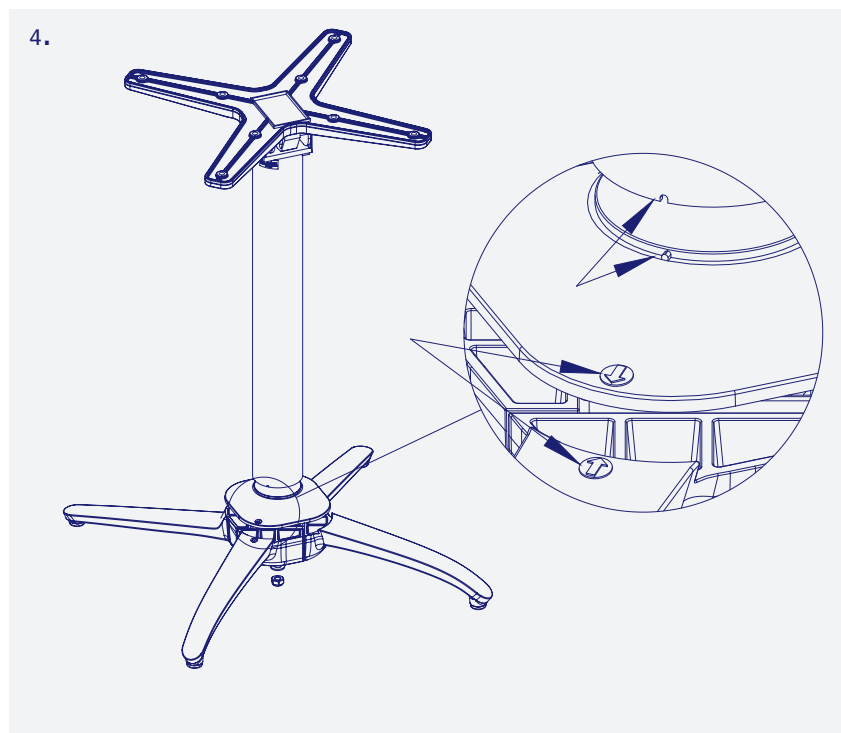

Terrace

Interweaving features from the 'Avenue' and 'Esplanade', the No Rock 'Terrace' table base is designed for limited storage capacities. Functional and award-winning, the 'Terrace' hallmark is its iconic nesting feature. Simply fold, then nest. Custom colours available.

Model	Terrace
Part Number	TCAL27
Material	Aluminium
Base Diameter	680mm - 27"
Style	Dining height / Bar height
Height excl. Table Top	710mm - 28" / 1080mm - 42.5"
Column	Ø75mm - 2.9"
Top Plate	Fixed
Gross Weight (GW)	6.6kg - 14.55lbs
Net Weight (NW)	5.4kg - 11.90lbs
Carton Measurement	600 x 600 x 100mm - 23.6 x 23.6 x 4"
Max Recommended Top Size	900mm 35.5" Dining / 700mm 27.5" Bar

- Sandstone Black Part No: TCAL27BK
- Metallic Silver Part No: TCAL27SI
- Aluminium Part No: TCAL27AL
- White Part No: TCAL27WH

Terrace

Hand tools not supplied.

Maximum Table Top Sizing Recommended: Dining Height