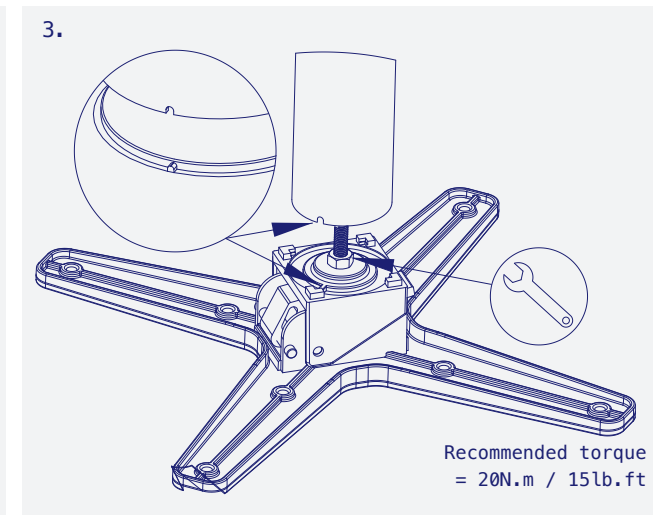

Model	Terrace
Part Number	TCAL27
Material	Aluminium
Base Diameter	680mm - 27"
Style	Dining height / Bar height
Height excl. Table Top	710mm - 28" / 1080mm - 42.5"
Column	Ø75mm - 2.9"
Top Plate	Fixed
Gross Weight (GW)	6.6kg - 14.55lbs
Net Weight (NW)	5.4kg - 11.90lbs
Carton Measurement	600 x 600 x 100mm - 23.6 x 23.6 x 4"
Max Recommended Top Size	900mm 35.5" Dining / 700mm 27.5" Bar

- Sandstone Black Part No: TCAL27BK
- Metallic Silver Part No: TCAL27SI
- Aluminium Part No: TCAL27AL
- White Part No: TCAL27WH

Terrace

Hand tools not supplied.

Maximum Table Top Sizing Recommended: Dining Height

COLLECTION	PRODUCT	SQUARE				ROUND				RECTANGLE
		30" / 760MM	34" / 860MM	40" / 1000MM	46" / 1150MM	34" / 860MM	40" / 1000MM	43" / 1100MM	50" / 1300MM	32" X 62" 800MM X 1550MM
ALUMINIUM X-BASE	AVENUE (AVAL27)									
	ESPLANADE (ESAL27)									
	TERRACE (TCAL27)									
STEEL DISC	LUNAR 21" (LNST21)									
STEEL X-BASE	PARKWAY 22" (PWST22)									
	PARKWAY 27" (PWST27)									
	PARKWAY 30" (PWST30)									
	PARKWAY 36" (PWST36)									
	TRAIL 22" (TRST22)									
	TRAIL 27" (TRST27)									
	TRAIL 30" (TRST30)									
	TRAIL 36" (TRST36)									
T-BASE	PARKWAY T-BASE (PTST22)									
	TRAIL T-BASE (TTST22)									

Maximum Table Top Sizing Recommended: Bar Height

COLLECTION	PRODUCT	SQUARE			ROUND		
		24" / 600MM	30" / 760MM	34" / 860MM	30" / 760MM	34" / 860MM	40" / 1000MM
ALUMINIUM X-BASE	AVENUE (AVAL27-B)						
	ESPLANADE (ESAL27-B)						
	TERRACE (TCAL27-B)						
STEEL DISC	LUNAR 21" (LNST21-B)						
STEEL X-BASE	PARKWAY 22" (PWST22-B)						
	PARKWAY 27" (PWST27-B)						
	PARKWAY 30" (PWST30-B)						
	TRAIL 22" (TRST22-B)						
	TRAIL 27" (TRST27-B)						
	TRAIL 30" (TRST30-B)			