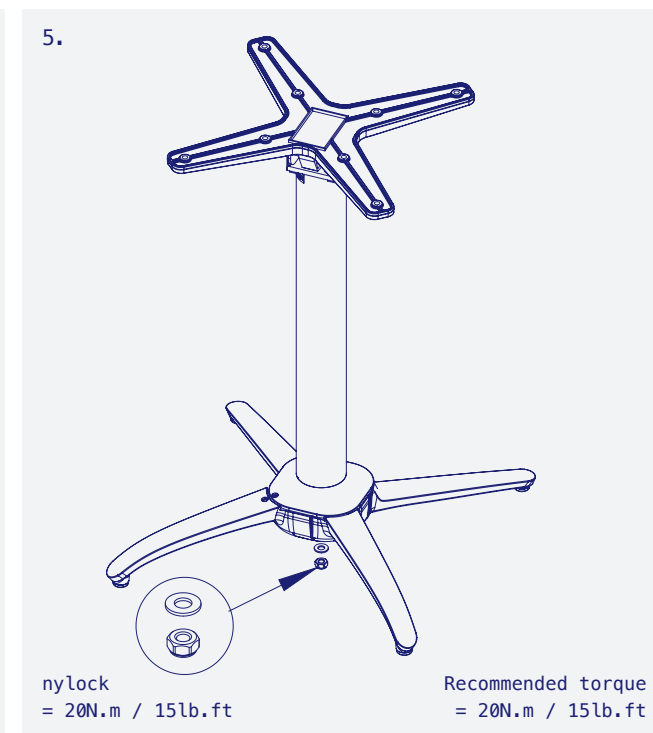

Model	Terrace
Part Number	TCAL27
Material	Aluminium
Base Diameter	680mm - 27"
Style	Dining height / Bar height
Height excl. Table Top	710mm - 28" / 1080mm - 42.5"
Column	Ø75mm - 2.9"
Top Plate	Fixed
Gross Weight (GW)	6.6kg - 14.55lbs
Net Weight (NW)	5.4kg - 11.90lbs
Carton Measurement	600 x 600 x 100mm - 23.6 x 23.6 x 4"
Max Recommended Top Size	900mm 35.5" Dining / 700mm 27.5" Bar

- Sandstone Black Part No: TCAL27BK
- Metallic Silver Part No: TCAL27SI
- Aluminium Part No: TCAL27AL
- White Part No: TCAL27WH

Terrace

Hand tools not supplied.

Maximum Table Top Sizing Recommended: Dining Height

COLLECTION	PRODUCT	SQUARE				ROUND				RECTANGLE
		30" / 760MM	34" / 860MM	40" / 1000MM	46" / 1150MM	34" / 860MM	40" / 1000MM	43" / 1100MM	50" / 1300MM	32" X 62" 800MM X 1550MM
ALUMINIUM X-BASE	AVENUE (AVAL27)									
	ESPLANADE (ESAL27)									
	TERRACE (TCAL27)									
STEEL DISC	LUNAR 21" (LNST21)									
STEEL X-BASE	PARKWAY 22" (PWST22)									
	PARKWAY 27" (PWST27)									
	PARKWAY 30" (PWST30)									
	PARKWAY 36" (PWST36)									
	TRAIL 22" (TRST22)									
	TRAIL 27" (TRST27)									
	TRAIL 30" (TRST30)									
	TRAIL 36" (TRST36)									
T-BASE	PARKWAY T-BASE (PTST22)									
	TRAIL T-BASE (TTST22)									

Maximum Table Top Sizing Recommended: Bar Height

COLLECTION	PRODUCT	SQUARE			ROUND		
		24" / 600MM	30" / 760MM	34" / 860MM	30" / 760MM	34" / 860MM	40" / 1000MM
ALUMINIUM X-BASE	AVENUE (AVAL27-B)						
	ESPLANADE (ESAL27-B)						
	TERRACE (TCAL27-B)						
STEEL DISC	LUNAR 21" (LNST21-B)						
STEEL X-BASE	PARKWAY 22" (PWST22-B)						
	PARKWAY 27" (PWST27-B)						
	PARKWAY 30" (PWST30-B)						
	TRAIL 22" (TRST22-B)						
	TRAIL 27" (TRST27-B)						
	TRAIL 30" (TRST30-B)			