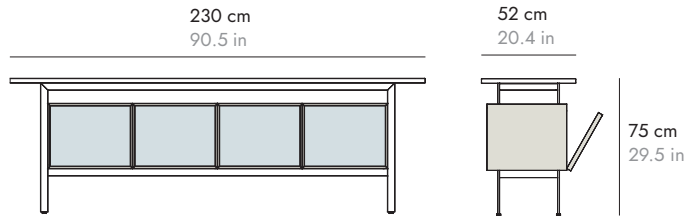

DETAILS DETALLES

CHICAGO

BY NORM ARCHITECTS, 2020

design Nation

punt

GLASS DOORS PUERTAS DE VIDRIO

CHC310

CHC410