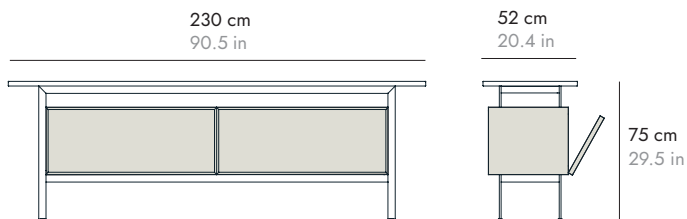

CHICAGO

BY NORM ARCHITECTS, 2020

design Nation

punt

GLASS DOORS PUERTAS DE VIDRIO

CHC310

CHC410

WOODEN DOORS PUERTAS DE MADERA

CHC320

CHC420