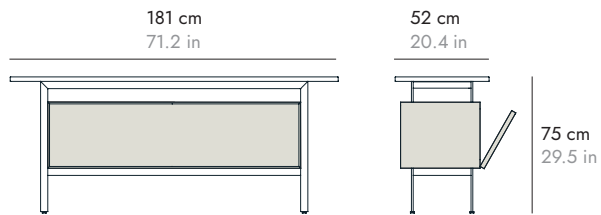

WOODEN DOORS PUERTAS DE MADERA

CHC320