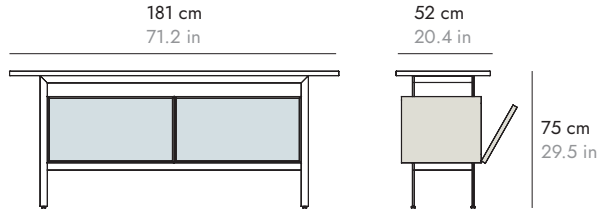

DETAILS DETALLES

CHICAGO

BY NORM ARCHITECTS, 2020

design Nation

punt

GLASS DOORS PUERTAS DE VIDRIO

CHC310

CHC410