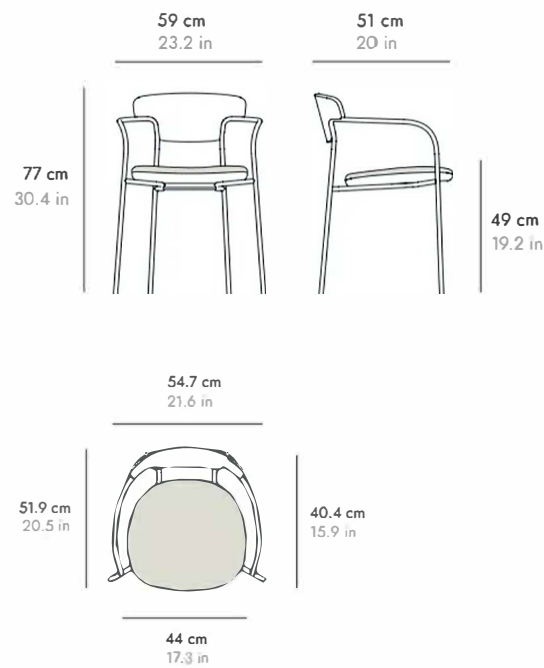

PCN101

Upholstered seat.

Asiento tapizado.