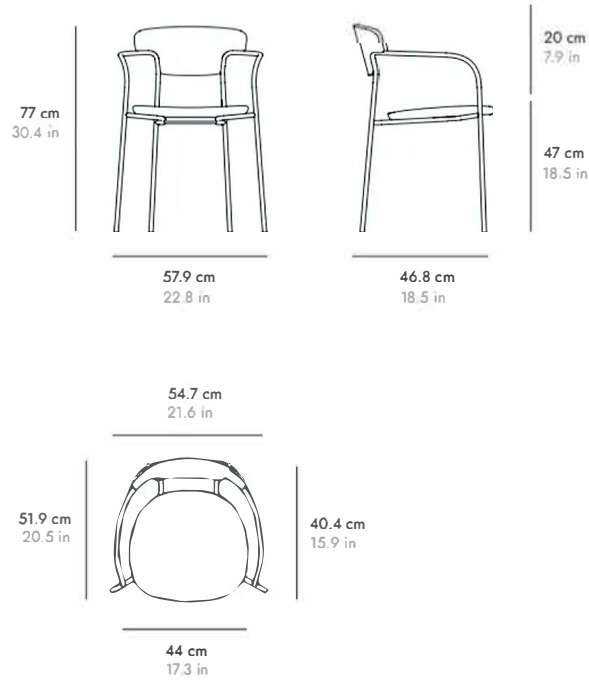

DETAILS DETALLES

PECAN

BY SEBASTIAN HERKNER, 2023

punt

+ design Nation

DIMENSIONS DIMENSIONES

PCN100

PCN101