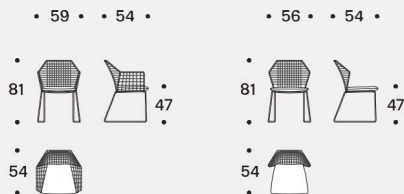

saba

Divano / Sofa

Poltrona / Armchair

Pouf

Finitura struttura / Frame finish

1. 1 Bianco (outdoor) / White (outdoor) / Blanc (outdoor) / Blanco (outdoor)
2. 2 Nero (outdoor) / Black (outdoor) / Noir (outdoor) / Negro (outdoor)

Finitura cime / Ropes finish

1. 1 Nero / Black / Noir / Negro
2. 2 Canapa / Hemp / Chanvre / Cáñamo
3. 3 Grigio / Grey / Gris / Gris
4. 4 Verde / Green / Vert / Verde
5. 5 Azzurro / Blue / Bleu / Azul
6. 6 Arancio / Orange / Orange / Naranja

Sedia con e senza braccioli / Chair with and without armrests

Sgabello basso e alto / Low and high stool

Finitura struttura / Frame finish

1. 1 Bianco (outdoor) / White (outdoor) / Blanc (outdoor) / Blanco (outdoor)
2. 2 Nero (outdoor) / Black (outdoor) / Noir (outdoor) / Negro (outdoor)
3. 3 Cromo / Chrome / Chrome / Cromo
4. 4 Rame / Copper / Cuivre / Cobre
5. 5 Black nichel / Black nickel / Nickel noir / Niquel negro
6. 6 Bronze Copper Matt
7. 7 Bronze Gold Matt

Finitura cime / Ropes finish

1. 1 Nero / Black / Noir / Negro
2. 2 Canapa / Hemp / Chanvre / Cáñamo
3. 3 Grigio / Grey / Gris / Gris
4. 4 Verde / Green / Vert / Verde
5. 5 Azzurro / Blue / Bleu / Azul
6. 6 Arancio / Orange / Orange / Naranja