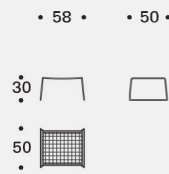

Fully removable covers.

Structure

In 12 mm wire drawn for sofa and armchair.

In 11 mm wire drawn for chair with or without armrest and for stool. For all products, structure is covered with plaiting of 4 mm diameter of polyester ropes.

Padding

Seat cushion is filled with a special 30 water-draining polyurethane, covered with polyester fiber 300gr/sqm on 100% polyester lining.

saba

Divano / Sofa

Poltrona / Armchair

Pouf

Finitura struttura / Frame finish