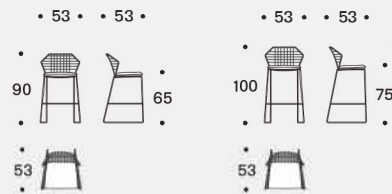

- 1 Bianco (outdoor) / White (outdoor) / Blanc (outdoor) / Blanco (outdoor)
- 2 Nero (outdoor) / Black (outdoor) / Noir (outdoor) / Negro (outdoor)

Finitura cime / Ropes finish

- 1 Nero / Black / Noir / Negro
- 2 Canapa / Hemp / Chanvre / Cáñamo
- 3 Grigio / Grey / Gris / Gris
- 4 Verde / Green / Vert / Verde
- 5 Azzurro / Blue / Bleu / Azul
- 6 Arancio / Orange / Orange / Naranja

Sedia con e senza braccioli / Chair with and without armrests

Sgabello basso e alto / Low and high stool

Finitura struttura / Frame finish

- 1 Bianco (outdoor) / White (outdoor) / Blanc (outdoor) / Blanco (outdoor)
- 2 Nero (outdoor) / Black (outdoor) / Noir (outdoor) / Negro (outdoor)
- 3 Cromo / Chrome / Chrome / Cromo
- 4 Rame / Copper / Cuivre / Cobre
- 5 Black nichel / Black nickel / Nickel noir / Niquel negro
- 6 Bronze Copper Matt
- 7 Bronze Gold Matt