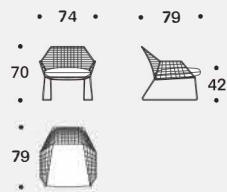

Fully removable covers.

Structure

In 12 mm wire drawn for sofa and armchair.

In 11 mm wire drawn for chair with or without armrest and for stool. For all products, structure is covered with plaiting of 4 mm diameter of polyester ropes.

Padding

Seat cushion is filled with a special 30 water-draining polyurethane, covered with polyester fiber 300gr/sqm on 100% polyester lining.

saba

Divano / Sofa

Poltrona / Armchair

Pouf

Finitura struttura / Frame finish