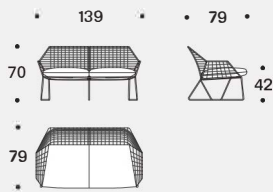

saba

Divano / Sofa