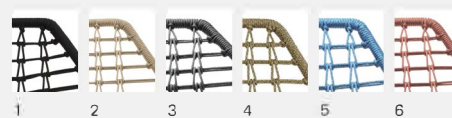

- 1 Bianco (outdoor) / White (outdoor) / Blanc (outdoor) / Blanco (outdoor)
- 2 Nero (outdoor) / Black (outdoor) / Noir (outdoor) / Negro (outdoor)

Finitura cime / Ropes finish

- 1 Nero / Black / Noir / Negro
- 2 Canapa / Hemp / Chanvre / Cáñamo
- 3 Grigio / Grey / Gris / Gris
- 4 Verde / Green / Vert / Verde
- 5 Azzurro / Blue / Bleu / Azul
- 6 Arancio / Orange / Orange / Naranja

Sedia con e senza braccioli / Chair with and without armrests

Sgabello basso e alto / Low and high stool

Finitura struttura / Frame finish

- 1 Bianco (outdoor) / White (outdoor) / Blanc (outdoor) / Blanco (outdoor)
- 2 Nero (outdoor) / Black (outdoor) / Noir (outdoor) / Negro (outdoor)
- 3 Cromo / Chrome / Chrome / Cromo
- 4 Rame / Copper / Cuivre / Cobre
- 5 Black nichel / Black nickel / Nickel noir / Niquel negro
- 6 Bronze Copper Matt
- 7 Bronze Gold Matt

Finitura cime / Ropes finish

- 1 Nero / Black / Noir / Negro
- 2 Canapa / Hemp / Chanvre / Cáñamo
- 3 Grigio / Grey / Gris / Gris
- 4 Verde / Green / Vert / Verde
- 5 Azzurro / Blue / Bleu / Azul
- 6 Arancio / Orange / Orange / Naranja