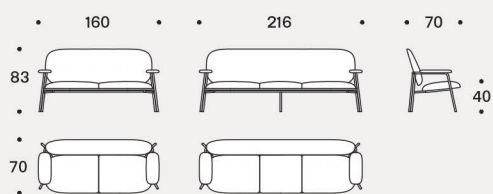

Divani / Sofas

Finitura struttura opaca / Matt frame finish

1

1 Nero / Black / Noir / Negro