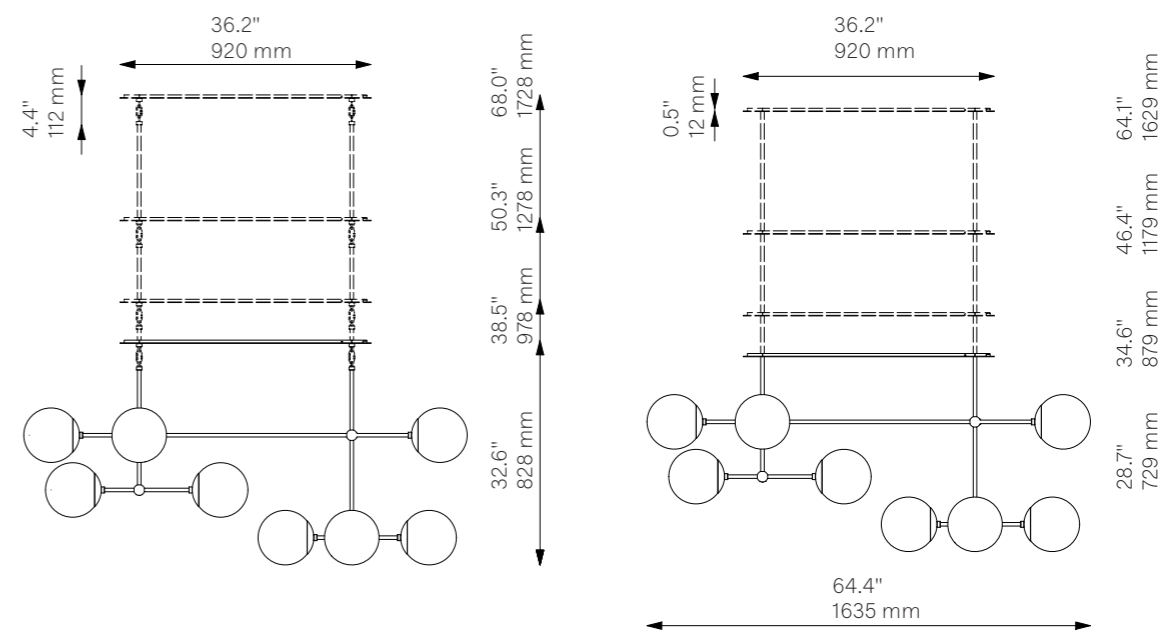

## Glass Lampshades

10 x Ø 200 mm / Ø 7.9"  
Soda Lime Triplex Opal Glass  
\* More option on page 184

## Light Source

LED Bulb (included) 10 x 5 W  
Max Wattage 10 x 10 W  
Total Lumens 4500-5000 lm  
Color Temperature 2700 K  
Bulb Base E14 / E12

Dimmable with electronic  
Dimmers only (ELV, trailing edge)

## Extension Rods (Included)

2 x 150 mm	2 x 300 mm	2 x 450 mm
2 x 5.9"	2 x 11.8"	2 x 17.7"

## Canopy (Vaulted Ceiling Compatible)

W 920 mm	D 140 mm	H 12 mm
W 36.2"	D 5.5"	H 0.5"