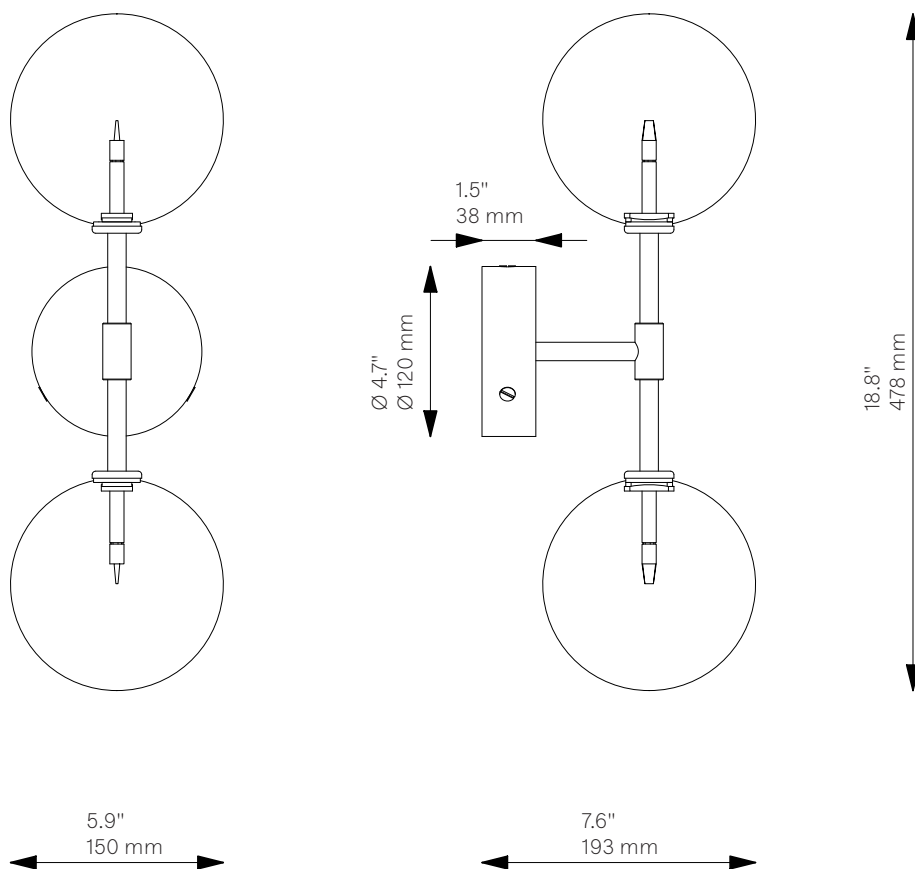

Dawn Single

B110

 design Nation

Wall

Glass Lampshades	1 x Ø 150 mm / Ø 5.9" Borosilicate Transparent Glass										
Weight	1.8 kg / 4.0 lb										
Light Source	<table border="0"> <tr> <td>LED Bulb (included)</td> <td>1 x 1.6 W</td> </tr> <tr> <td>Max Wattage</td> <td>1 x 20 W</td> </tr> <tr> <td>Total Lumens</td> <td>180 lm</td> </tr> <tr> <td>Color Temperature</td> <td>2700 K</td> </tr> <tr> <td>Bulb Base</td> <td>G4</td> </tr> </table> <p>Dimmable with electronic Dimmers only (ELV, trailing edge)</p>	LED Bulb (included)	1 x 1.6 W	Max Wattage	1 x 20 W	Total Lumens	180 lm	Color Temperature	2700 K	Bulb Base	G4
LED Bulb (included)	1 x 1.6 W										
Max Wattage	1 x 20 W										
Total Lumens	180 lm										
Color Temperature	2700 K										
Bulb Base	G4										

Wall

Glass Lampshades

2 x Ø 150 mm / Ø 5.9"
Borosilicate Transparent Glass

Weight

2.0 kg / 4.4 lb

Light Source

LED Bulb (included) 2 x 1.6 W
Max Wattage 2 x 20 W
Total Lumens 360 lm
Color Temperature 2700 K
Bulb Base G4