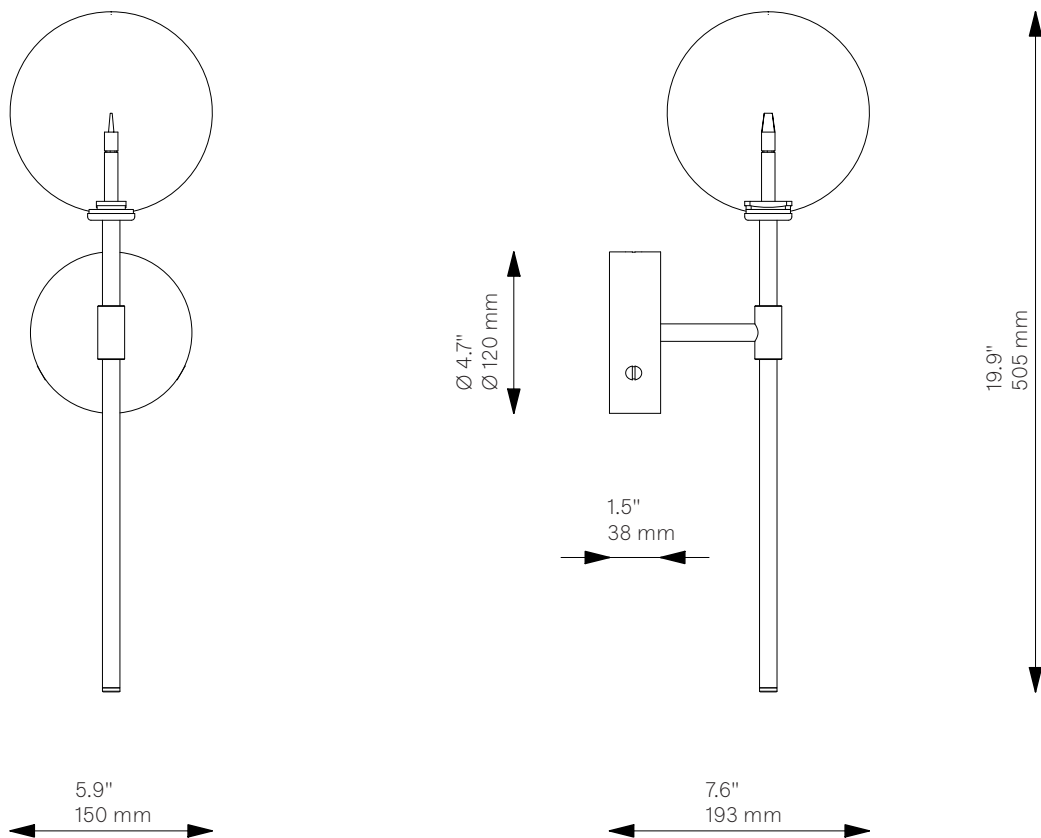

Dawn Single

B110

 design Nation

Wall

Glass Lampshades	1 x Ø 150 mm / Ø 5.9" Borosilicate Transparent Glass										
Weight	1.8 kg / 4.0 lb										
Light Source	<table border="0"> <tr> <td>LED Bulb (included)</td> <td>1 x 1.6 W</td> </tr> <tr> <td>Max Wattage</td> <td>1 x 20 W</td> </tr> <tr> <td>Total Lumens</td> <td>180 lm</td> </tr> <tr> <td>Color Temperature</td> <td>2700 K</td> </tr> <tr> <td>Bulb Base</td> <td>G4</td> </tr> </table> <p>Dimmable with electronic Dimmers only (ELV, trailing edge)</p>	LED Bulb (included)	1 x 1.6 W	Max Wattage	1 x 20 W	Total Lumens	180 lm	Color Temperature	2700 K	Bulb Base	G4
LED Bulb (included)	1 x 1.6 W										
Max Wattage	1 x 20 W										
Total Lumens	180 lm										
Color Temperature	2700 K										
Bulb Base	G4										

Wall

Glass Lampshades

2 x Ø 150 mm / Ø 5.9"
Borosilicate Transparent Glass

Weight

2.0 kg / 4.4 lb

Light Source

LED Bulb (included) 2 x 1.6 W
Max Wattage 2 x 20 W
Total Lumens 360 lm
Color Temperature 2700 K
Bulb Base G4