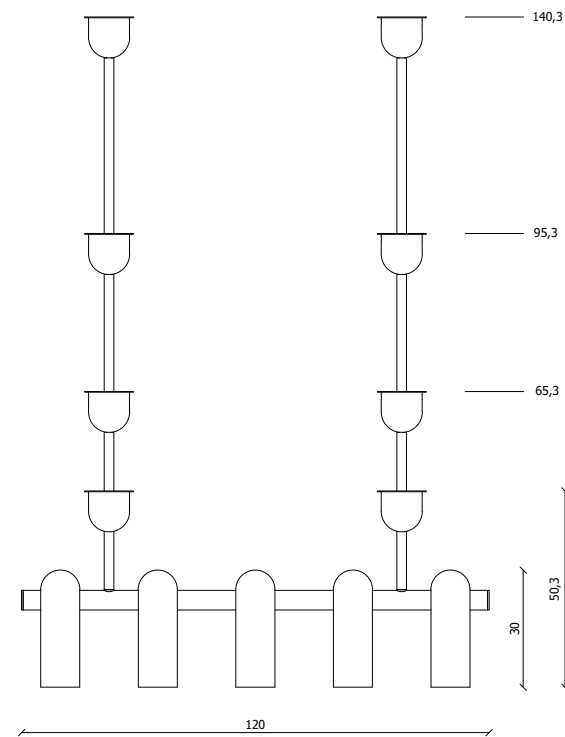

ODYSSEY 120

CHANDELIER

SPECIFICATION SHEET / PRODUCT CODE **B 144**

DIMENSIONS

120cm W 32cm D 50cm H

47.2" W 12.6" D 19.7" H

CEILING PLATE

8cm ø 8cm H / 3.1" W 3.1" H

GLASS LAMPSHADE

10cm D 3cm H / 3.9" W 11.8" H

EXTENSION RODS

1x15cm 1x30cm 1x45cm

1x5.9" 1x11.8" 1x17.7"

WEIGHT

11kg / 24.2lb

LIGHT SOURCE

max qty of bulbs 10

max wattage 40W

bulb base E14

max. bulb length 90mm

ODYSSEY 65
CHANDELIER

SPECIFICATION SHEET / PRODUCT CODE **B 143**

DIMENSIONS
65cm W 32cm D 42.7cm H
25.6" W 12.6" D 16.8" H

CEILING PLATE
8cm ø 8cm H / 3.1" W 3.1" H

GLASS LAMPSHADE
10cm D 22.5cm H / 3.9" W 8.8" H

EXTENSION RODS
1x15cm 1x30cm 1x45cm
1x5.9" 1x11.8" 1x17.7"

WEIGHT
11kg / 24.2lb

LIGHT SOURCE
max qty of bulbs 10
max wattage 40W
bulb base E14
max. bulb length 90mm