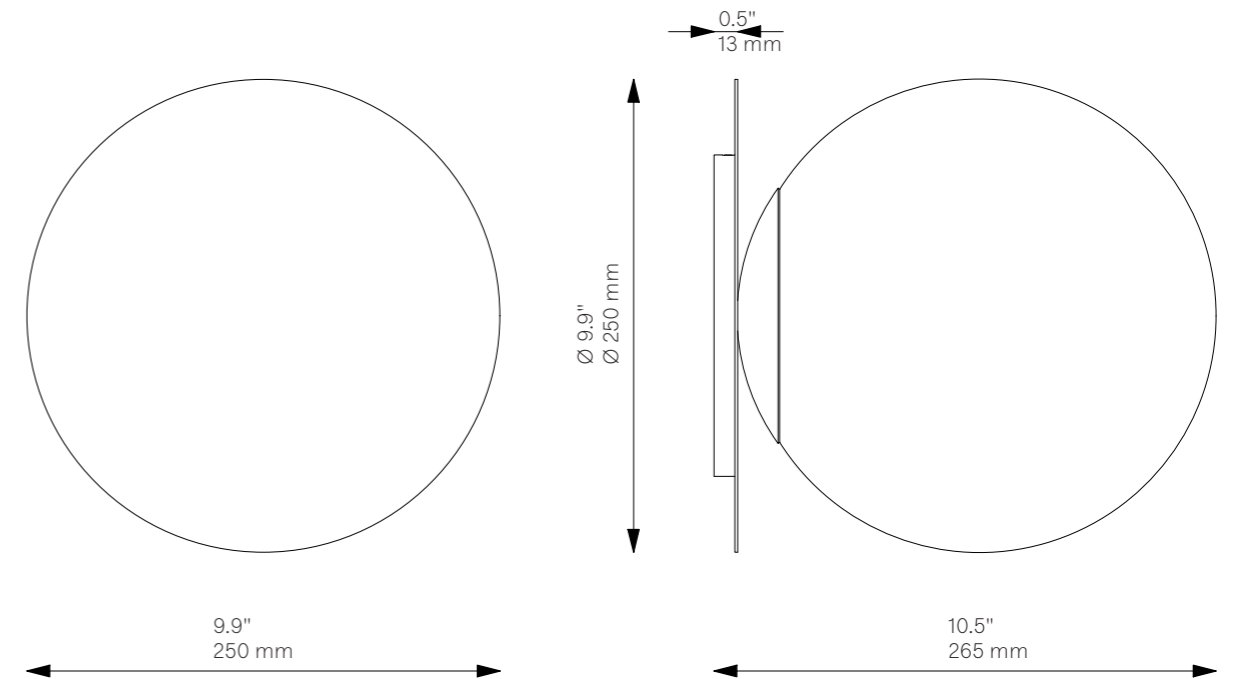

Weight	1 kg / 2.2 lb
---------------	---------------

Light Source	LED Bulb (included)	1 x 5 W
	Max Wattage	1 x 10 W
	Total Lumens	450-500 lm
	Color Temperature	2700 K
	Bulb Base	E14 / E12

Dimmable with electronic
Dimmers only (ELV, trailing edge)

Weight	2.3 kg / 5 lb
---------------	---------------

Light Source	LED Bulb (included) 1 x 5 W Max Wattage 1 x 10 W Total Lumens 450-500 lm Color Temperature 2700 K Bulb Base E14 / E12
---------------------	---

Ingress Protection	IP 20
---------------------------	-------

Pulsar 250 ^{New}

Wall Sconce - B650

+ design Nation

Globe Collection

Glass Lampshades	1 x Ø 250 mm / Ø 9.9" Soda Lime Triplex Opal Glass Soda Lime Marble Glass Borosilicate Transparent Glass
-------------------------	---

Weight	2.8 kg / 6.2 lb
---------------	-----------------

Light Source	LED Bulb (included) 1 x 5 W Max Wattage 1 x 10 W Total Lumens 450-500 lm Color Temperature 2700 K Bulb Base E14 / E12
---------------------	---