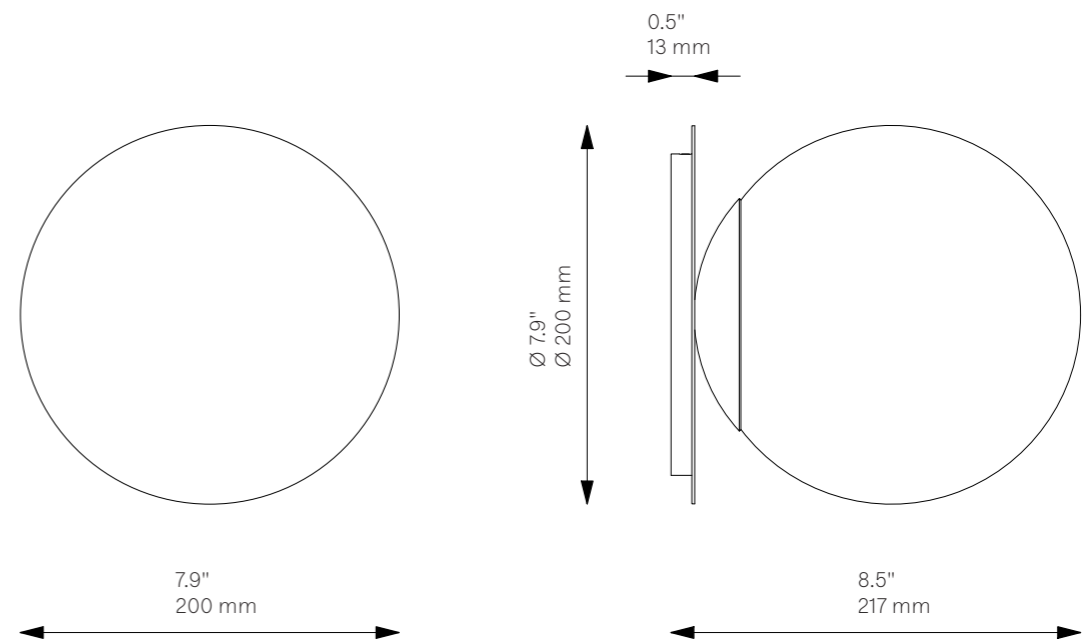

Pulsar 150 ^{New}

Wall Sconce - B648

+ design Nation

Globe Collection

Glass Lampshades	1 x Ø 150 mm / Ø 5.9" Soda Lime Triplex Opal Glass Soda Lime Marble Glass Borosilicate Transparent Glass
-------------------------	---

Weight	1 kg / 2.2 lb
---------------	---------------

Light Source	LED Bulb (included)	1 x 5 W
	Max Wattage	1 x 10 W
	Total Lumens	450-500 lm
	Color Temperature	2700 K
	Bulb Base	E14 / E12

Dimmable with electronic
Dimmers only (ELV, trailing edge)

Pulsar 200 ^{New}

Wall Sconce - B649

+ design Nation

Globe Collection

Glass Lampshades	1 x Ø 200 mm / Ø 7.9" Soda Lime Triplex Opal Glass Soda Lime Marble Glass Borosilicate Transparent Glass
-------------------------	---

Weight	2.3 kg / 5 lb
---------------	---------------

Light Source	LED Bulb (included) 1 x 5 W Max Wattage 1 x 10 W Total Lumens 450-500 lm Color Temperature 2700 K Bulb Base E14 / E12
---------------------	---