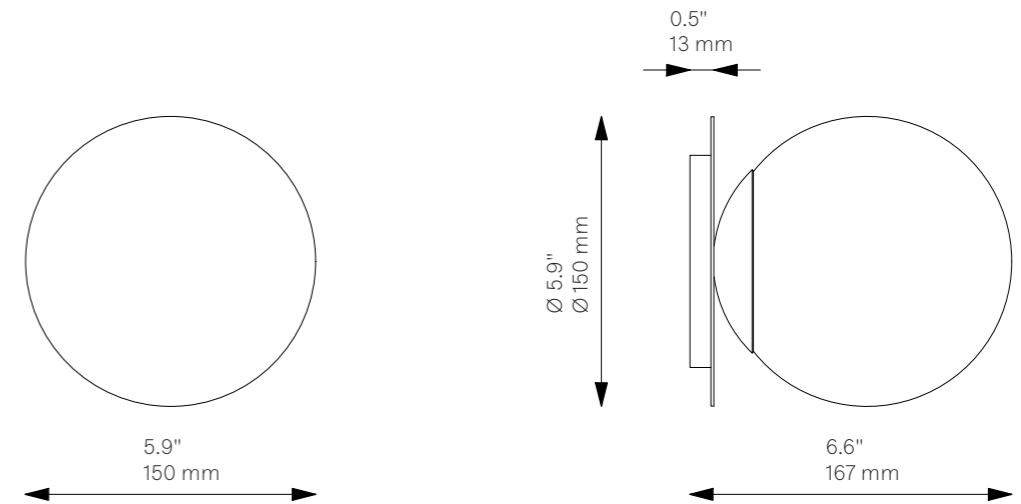

Pulsar 150 ^{New}

Wall Sconce - B648

+ design Nation

Globe Collection

Glass Lampshades	1 x Ø 150 mm / Ø 5.9" Soda Lime Triplex Opal Glass Soda Lime Marble Glass Borosilicate Transparent Glass
-------------------------	---

Weight	1 kg / 2.2 lb
---------------	---------------

Light Source	LED Bulb (included)	1 x 5 W
	Max Wattage	1 x 10 W
	Total Lumens	450-500 lm
	Color Temperature	2700 K
	Bulb Base	E14 / E12

Dimmable with electronic
Dimmers only (ELV, trailing edge)

Pulsar 200 ^{New}

Wall Sconce - B649

+ design Nation

Globe Collection

Glass Lampshades	1 x Ø 200 mm / Ø 7.9" Soda Lime Triplex Opal Glass Soda Lime Marble Glass Borosilicate Transparent Glass
-------------------------	---

Weight	2.3 kg / 5 lb
---------------	---------------

Light Source	LED Bulb (included) 1 x 5 W Max Wattage 1 x 10 W Total Lumens 450-500 lm Color Temperature 2700 K Bulb Base E14 / E12
---------------------	---