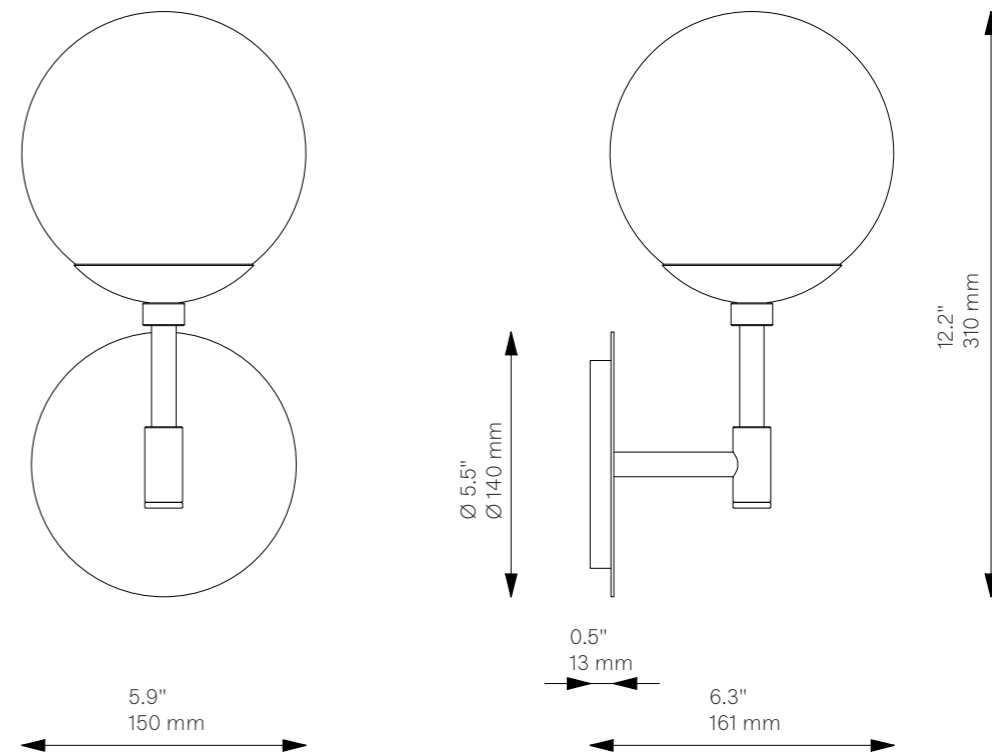

Sunset ^{New}

Wall Sconce - B647

+ design Nation

Globe Collection

Glass Lampshades 1 x Ø 150 mm / Ø 5.9"
Soda Lime Triplex Opal Glass
Soda Lime Marble Glass
Borosilicate Transparent Glass

Weight 1.2 kg / 2.7 lb

Light Source LED Bulb (included) 1 x 5 W
Max Wattage 1 x 10 W
Total Lumens 450-500 lm
Color Temperature 2700 K
Bulb Base E14 / E12

Dimmable with electronic
Dimmers only (ELV, trailing edge)

Finishes LBB / Lacquered Burnished Brass
BGM / Black Gunmetal
PN / Polished Nickel